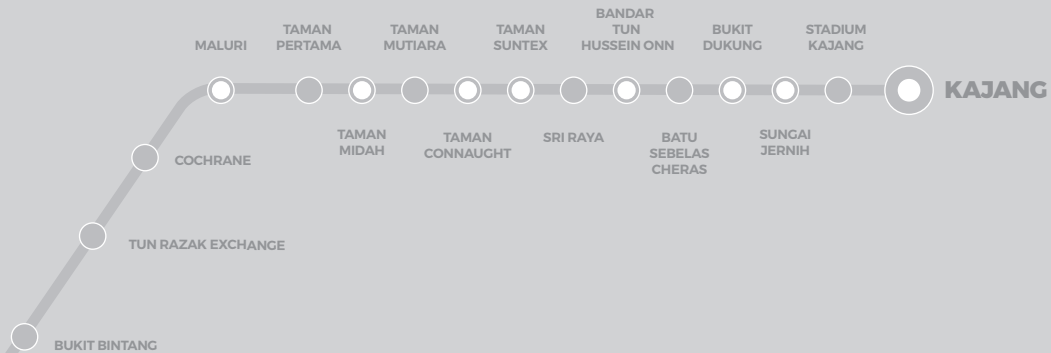

**HELPLINE: 03 7885 2585**

**MRT SUNGAI BULOH-KAJANG (SBK) LINE**

**LEGEND**

-  PARK & RIDE (TBA 2017)
-  PARK & RIDE

-  MRT SUNGAI BULOH - KAJANG (SBK) LINE PHASE 1
-  MRT SUNGAI BULOH - KAJANG (SBK) LINE PHASE 2 | JULY 2017