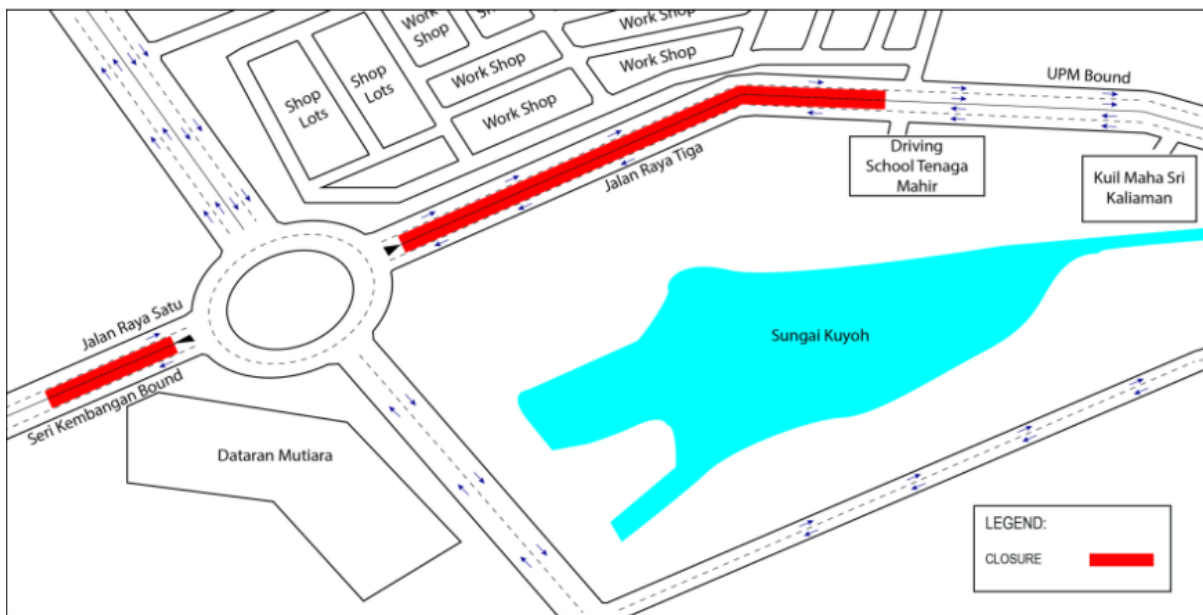

TRAFFIC ANNOUNCEMENT
CONTINUATION SHORT TERM LANE CLOSURE AT JALAN RAYA SATU & TIGA (BOTH BOUND)
SERI KEMBANGAN
14/11/2017

Date	16 November 2017 - 31 December 2017
Time	9:30 am - 4:30 pm & 10:00 pm - 5:00 am
Duration	45 days
Reason	To facilitate piloting of underground utilities

There will be one lane closure on the right-most lane of Jalan Raya Satu from Dataran Mutiara until Jalan Raya Tiga in front of Tenaga Mahir Driving School (both bound), from **16 November 2017 until 31 December 2017**.

The 450 meters one lane closure on both bound is necessary to facilitate piloting of underground utilities at Jalan Raya Satu until Jalan Raya Tiga. During this closure, one lane will be available for motorists.