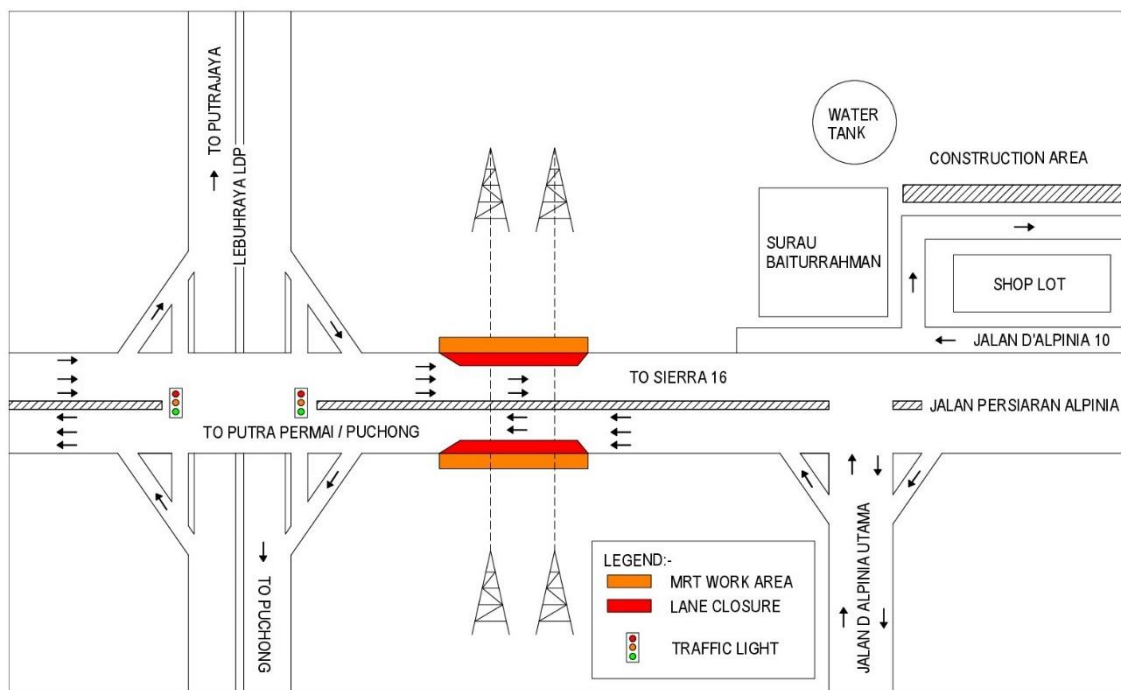

**TRAFFIC ANNOUNCEMENT**  
**LANE CLOSURE AT JALAN PERSIARAN ALPINIA (BOTH BOUND)**  
**JALAN PERSIARAN ALPINIA**  
**30/10/2017**

Date	01 November 2017 - 30 November 2017
Time	24 HOURS
Duration	30 DAYS
Reason	To facilitate site Mapping and Piloting, Utilities Relocation (TNB) and any related works.

There will be a left-most lane closure at Jalan Persiaran Alpina (both bound) from **1 November 2017 to 30 November 2017, for 24 Hours**. During the lane closure the middle and the right-most lane will be made available for motorist (please refer map).