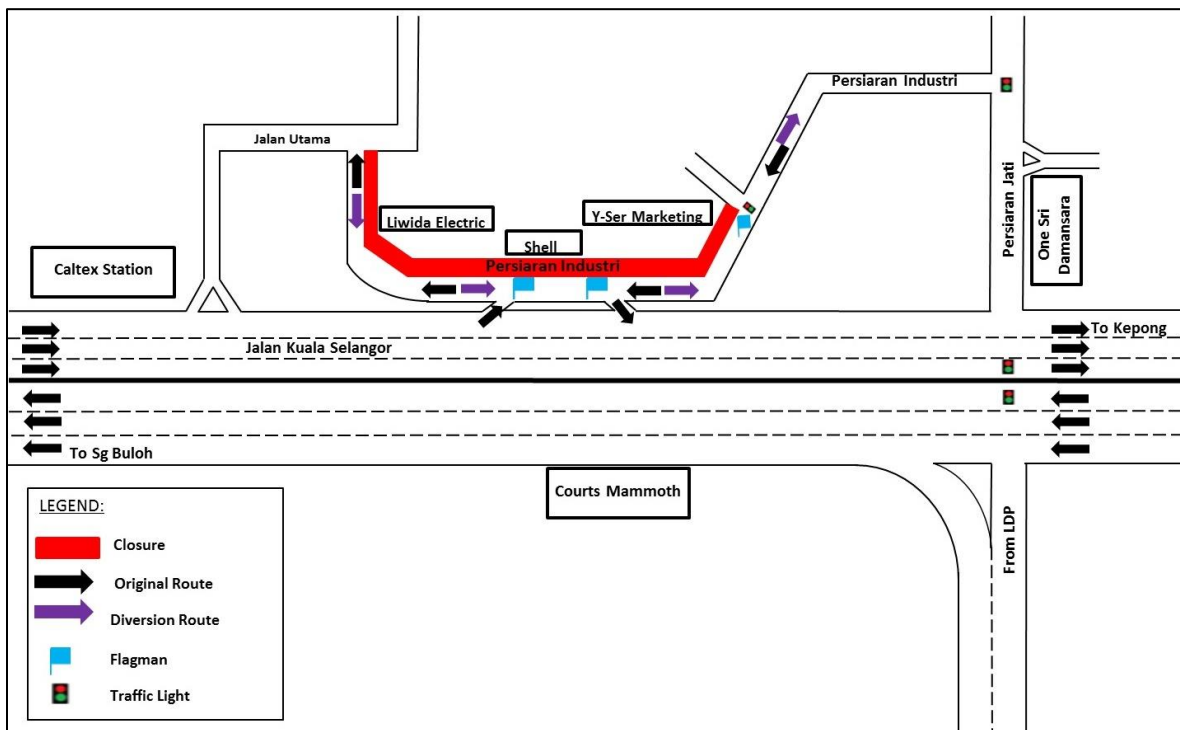

**TRAFFIC ANNOUNCEMENT
CONTINUATION OF LANE CLOSURE ALONG PERSIARAN INDUSTRI (KEPONG-BOUND)
06 OCTOBER 2017**

Date	10 October 2017 – 24 November 2017
Time	10:00pm – 6:00am; 10:00pm – 10:00am
Duration	44 days
Reason	To facilitate site clearing and tree cutting, mapping and piloting, utilities relocation and pipe jacking

There will be continuation of lane closure along Persiaran Industri (Kepong-bound) from **10 October 2017 to 24 November 2017**, as per the following time:

- **Sunday to Friday - 10pm – 6am**
- **Saturday – 10pm – 10am**

The lane closure will be implemented by stages for a stretch of 100 metres. During the closure, motorists using Persiaran Industri will be diverted to the opposite lane by flagmen at both ends using "STOP and GO" method of traffic flow (indicated as **PURPLE** arrows in map).