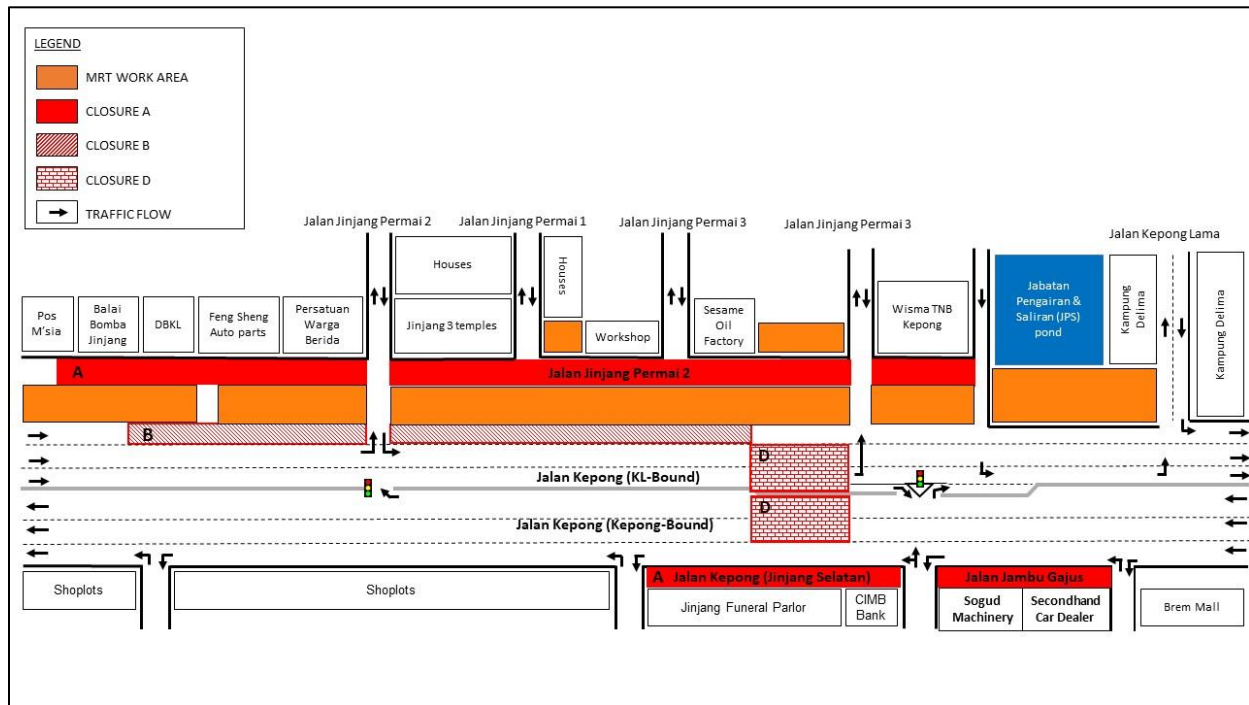

Map 2

Closure D:

- Middle lane and fast lane closure along Jalan Kepong (KL-bound and Kepong-bound) for a stretch of 80 meters.

MAP 2 : CONTINUATION OF NIGHT LANE CLOSURES BY STAGES ALONG JALAN JINJANG PERMAI 2, JALAN JAMBU GAJUS, JALAN KEPONG (KL-BOUND & KEPONG-BOUND)

The closures will be implemented **intermittently** and at any one time there will be **only one (1) closure on both bounds**.

For media enquiries, please contact:

Juliet Choong Wai Gaik

Tel: +6012 601 0318

julietchoong@ijm.com

Leanne Ann Susau

Tel: +603 7493 3832

leanne@mgjv-kvmrt.com.my

MMC GAMUDA KVMRT (PDP SSP) SDN BHD (1117100-V)
Block A, Level 17, Menara Mustapha Kamal, PJ Trade Centre
No 8, Jalan PJU 8/8A, Bandar Damansara Perdana, 47820 Petaling Jaya
Selangor Darul Ehsan, Malaysia
T: +603-7494 2222 F: +603-7727 0222 www.kvmrt.com.my