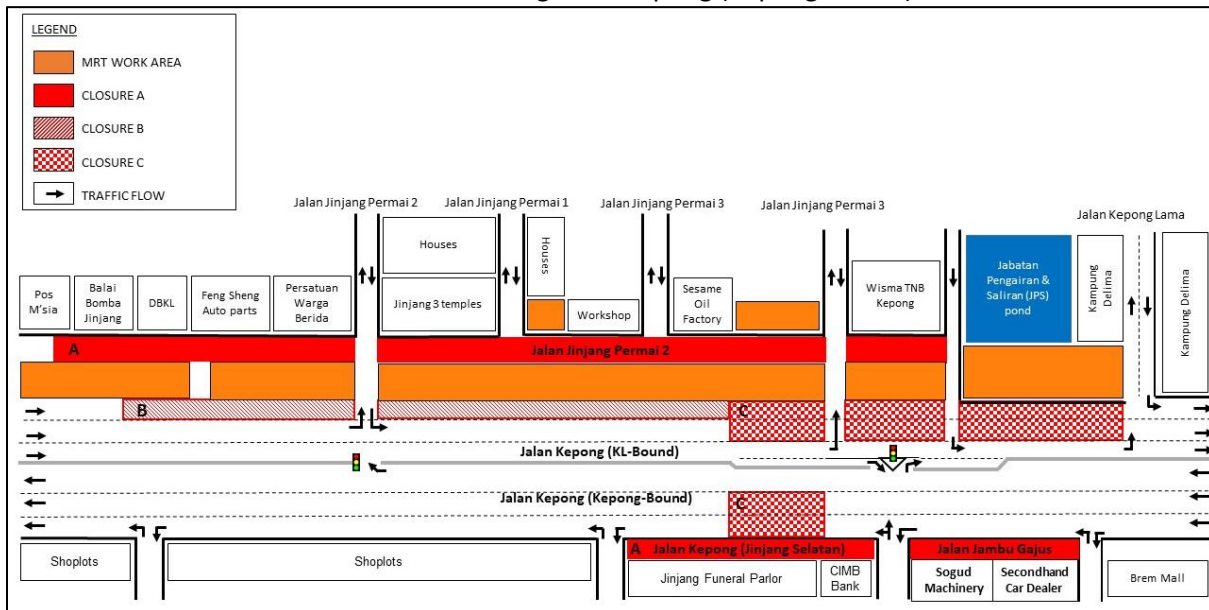

There will be a continuation of night lane closure by stages along Jalan Jinjang Permai 2, Jalan Jambu Gajus, Jalan Kepong (Jinjang Selatan) and Jalan Kepong (KL-bound & Kepong-bound) from **07 October 2017 to 20 December 2017, 10pm - 6am**. The traffic management plan involves the following closures:

**Map 1**

**Closure A:**

- Internal road of Jalan Jinjang Permai 2 starting from Balai Bomba Jinjang to Wisma TNB Kepong.
- Internal road of Jalan Jambu Gajus starting from Sogud Machinery to Secondhand Car Dealer.
- Internal road of Jalan Kepong (Jinjang Selatan) starting from CIMB to Jinjang Funeral Parlor.

Flagman will be in place using "STOP" and "GO" method to indicate the traffic flow.

**Closure B:** Left lane closure by stages along Jalan Kepong (KL-bound) for a stretch of 250 meters.

**Closure C:**

- Left lane and middle lane closure by stages along Jalan Kepong (KL-bound) for a stretch of 200 meters.
- Left lane and middle lane closure along Jalan Kepong (Kepong-bound) for a stretch of 80 meters.

**MAP 1 : CONTINUATION OF NIGHT LANE CLOSURES BY STAGES ALONG JALAN JINJANG PERMAI 2, JALAN JAMBU GAJUS, JALAN KEPONG (KL-BOUND & KEPONG-BOUND)**