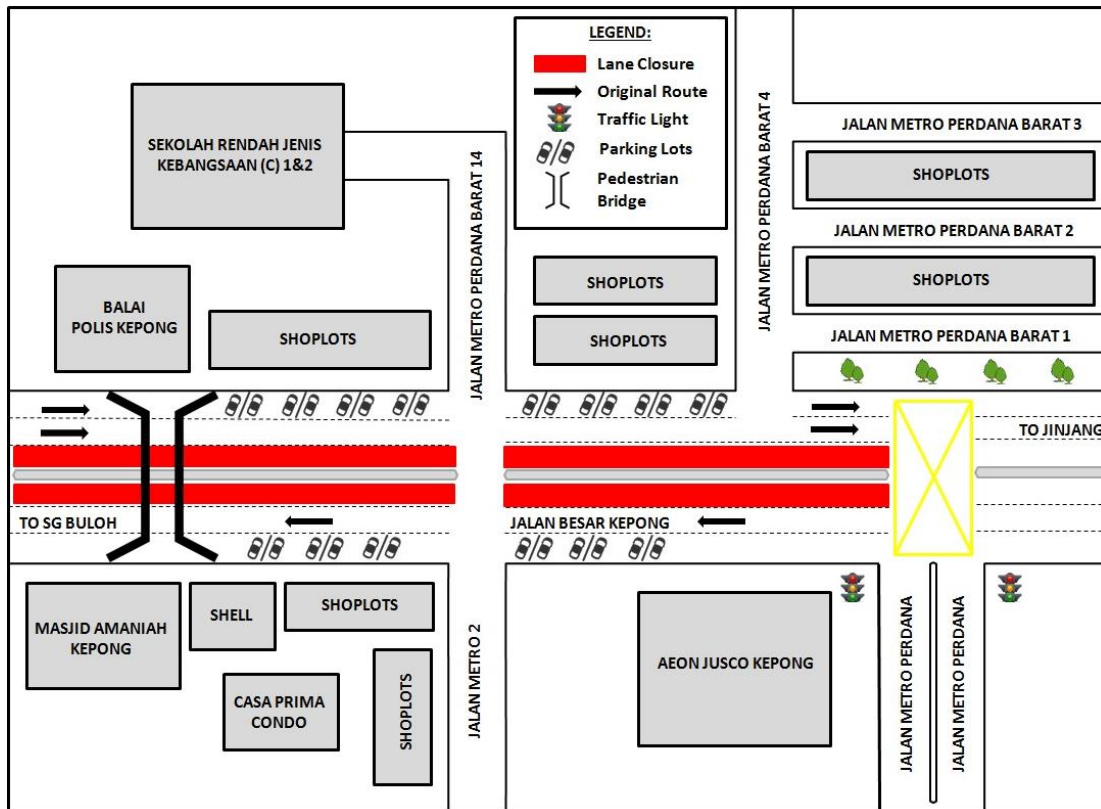

TRAFFIC ANNOUNCEMENT

CONTINUATION OF LANE CLOSURES ALONG JALAN KEPONG, PEKAN LAMA KEPONG AND METRO PERDANA (SUNGAI BULOH-BOUND AND JINJANG-BOUND)

06 JULY 2017

Date	08 July 2017 – 27 August 2017
Time	11pm – 6am
Duration	50 days
Reason	To facilitate utilities detection and relocation works along Jalan Kepong for MRT SSP Line

There will be a continuation of lane closures along Jalan Kepong (Sungai Buloh-bound and Jinjang-bound) for a stretch of 600 metres from **08 July 2017 to 27 August 2017, 11:00pm until 6:00am, intermittently.**

During the closures, at any one time there will be (1) lane made available for motorist at both bound.

For media enquiries, please contact:

Zaini Ghazali

Tel: +6012 328 1821

zainighazali@azrb.com

Leanne Ann Susau