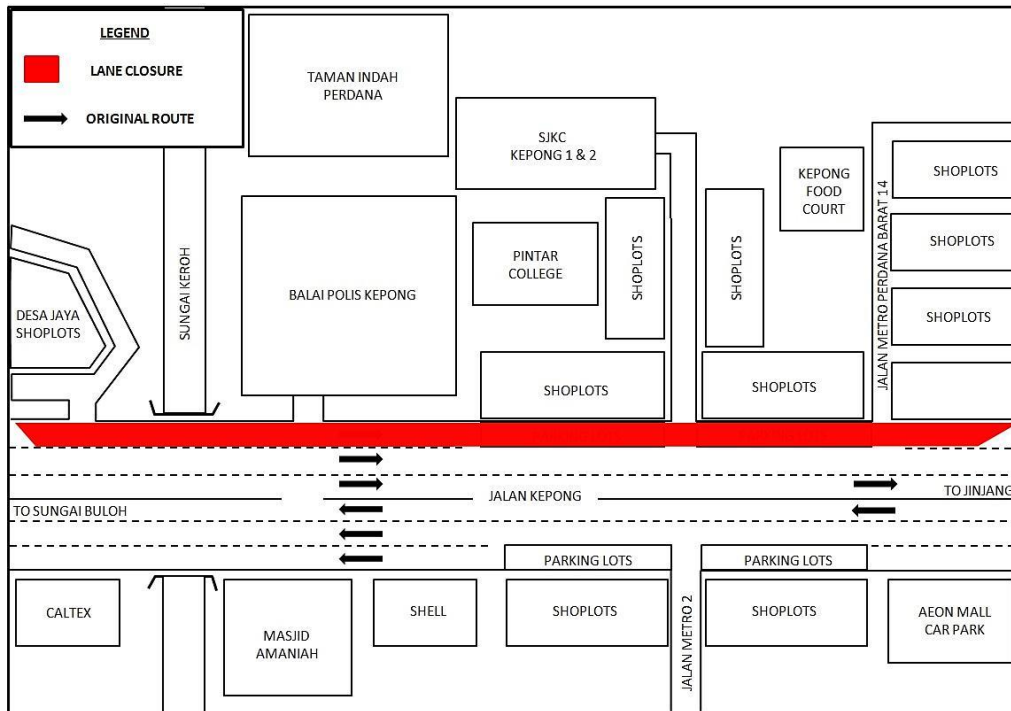

**TRAFFIC ANNOUNCEMENT**  
**CONTINUATION OF LANE CLOSURES ALONG JALAN KEPONG (JINJANG - BOUND)**  
**14 JUNE 2017**

<b>Date</b>	16 June 2017 - 15 July 2017
<b>Time</b>	11:00PM – 6:00AM
<b>Duration</b>	1 month
<b>Reason</b>	To facilitate utilities detection and relocation works for MRT construction works

There will be continuation of lane closures along Jalan Kepong (Jinjang - bound) at Desa Jaya and Pekan Lama Kepong **starting from 16 June 2017 until 15 July 2017, 11:00PM – 6:00AM (daily) intermittently.**

The traffic management involves slow lane and car park closure by stages for a total stretch of 800 meters starting from Desa Jaya towards Metro Perdana Barat area.

**For media enquiries, please contact:**