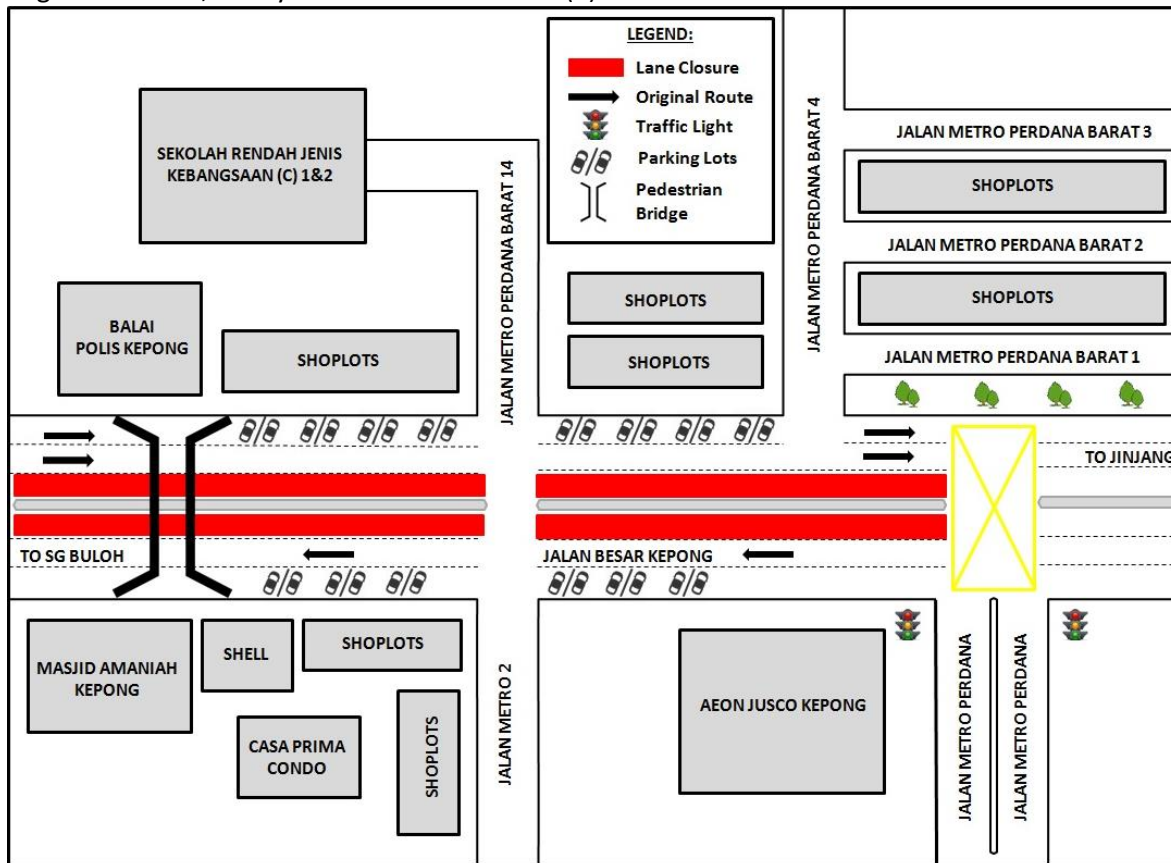

2. CONTINUATION OF LANE CLOSURES ALONG JALAN KEPONG, PEKAN LAMA KEPONG AND METRO PERDANA (SUNGAI BULOH-BOUND AND JINJANG-BOUND)

Date	28 May 2017 – 03 July 2017
Time	11:00pm – 6:00am
Duration	49 days
Reason	To facilitate utilities detection and relocation works along Jalan Kepong for MRT SSP Line

There will be a continuation of lane closures along Jalan Kepong (Sungai Buloh-bound and Jinjang-bound) for a stretch of 600 metres from **28 May 2017 to 3 July 2017, 11:00pm until 6:00am**.

During the closures, at any one time there will be (1) lane made available for motorist at both bound.

MAP 2 : CONTINUATION OF LANE CLOSURES ALONG JALAN KEPONG, PEKAN LAMA KEPONG AND METRO PERDANA (SUNGAI BULOH-BOUND AND JINJANG-BOUND)

For media enquiries, please contact:

Mohd Sofie Hassan (**Item 1**)

Tel: +6019 228 3004

sofie@sunway.com.my

Zaini Ghazali (**Item 2**)

Tel: +6012 328 1821

zainighazali@azrb.com

Leanne Ann Susau (**Item 1-2**)

Tel: +603 7493 3832

leanne@mgjv-kvmrt.com.my

MMC GAMUDA KVMRT (PDP SSP) SDN BHD (1117100-V)

Block A, Level 17, Menara Mustapha Kamal, PJ Trade Centre

No 8, Jalan PJU 8/8A, Bandar Damansara Perdana, 47820 Petaling Jaya

Selangor Darul Ehsan, Malaysia

T: +603-7494 2222 F: +603-7727 0222 www.mymrt.com.my