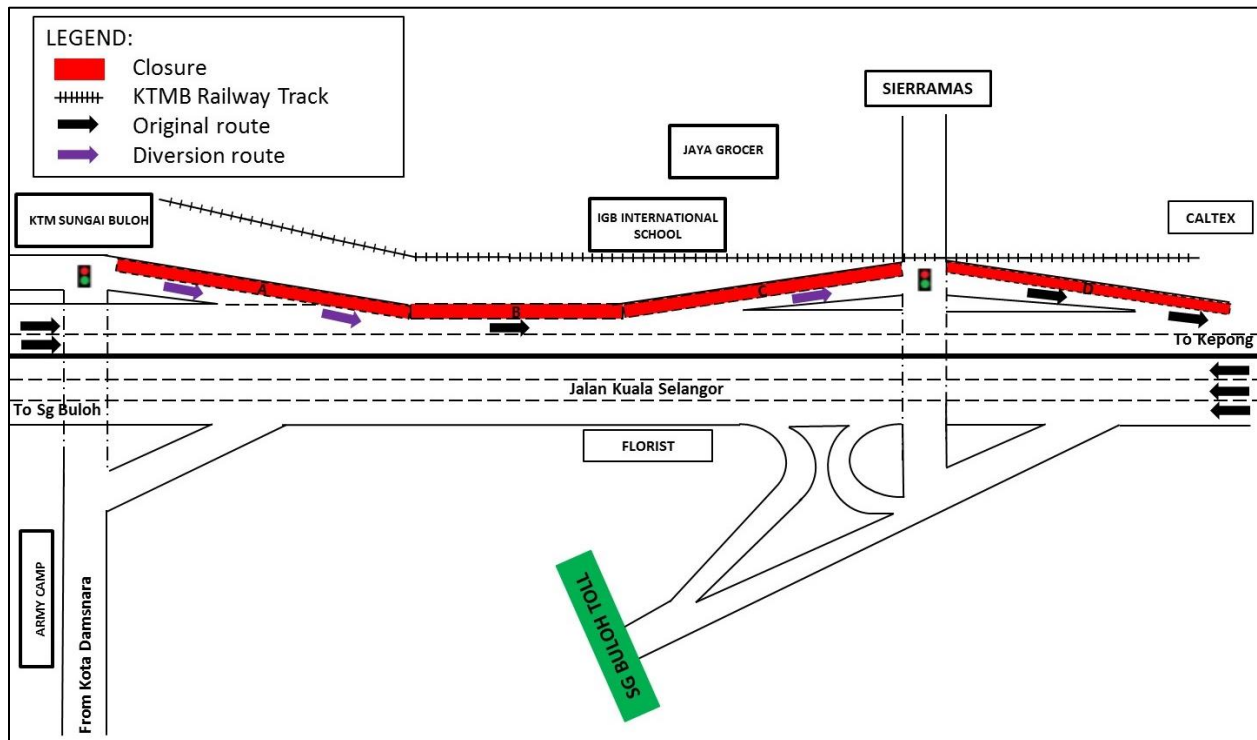

TRAFFIC ANNOUNCEMENT
UPDATES ON TRAFFIC MANAGEMENT PLAN FOR MRT SSP CONSTRUCTION ALONG JALAN KUALA SELANGOR AND JALAN KEPONG
26 MAY 2017

1. CONTINUATION OF LONG-TERM LANE CLOSURE ALONG KTM KOMUTER SUNGAI BULOH – JALAN KUALA SELANGOR (KEPONG-BOUND)

Date	31 May 2017 - 30 July 2017
Time	10:00PM – 6:00AM
Duration	2 month
Reason	To facilitate site clearing and tree cutting, mapping and piloting, utilities relocation and pipe jacking for MRT construction works

The lane closure will be implemented by stages for a stretch of 100 metres. During the closure, motorists heading towards Kepong will be diverted to the middle lane (as indicated in **PURPLE** arrows in map). **At any one time, only one stage will be closed intermittently.**

Date	28 May 2017 – 03 July 2017
Time	11:00pm – 6:00am
Duration	49 days
Reason	To facilitate utilities detection and relocation works along Jalan Kepong for MRT SSP Line

There will be a continuation of lane closures along Jalan Kepong (Sungai Buloh-bound and Jinjang-bound) for a stretch of 600 metres from **28 May 2017 to 3 July 2017, 11:00pm until 6:00am**.