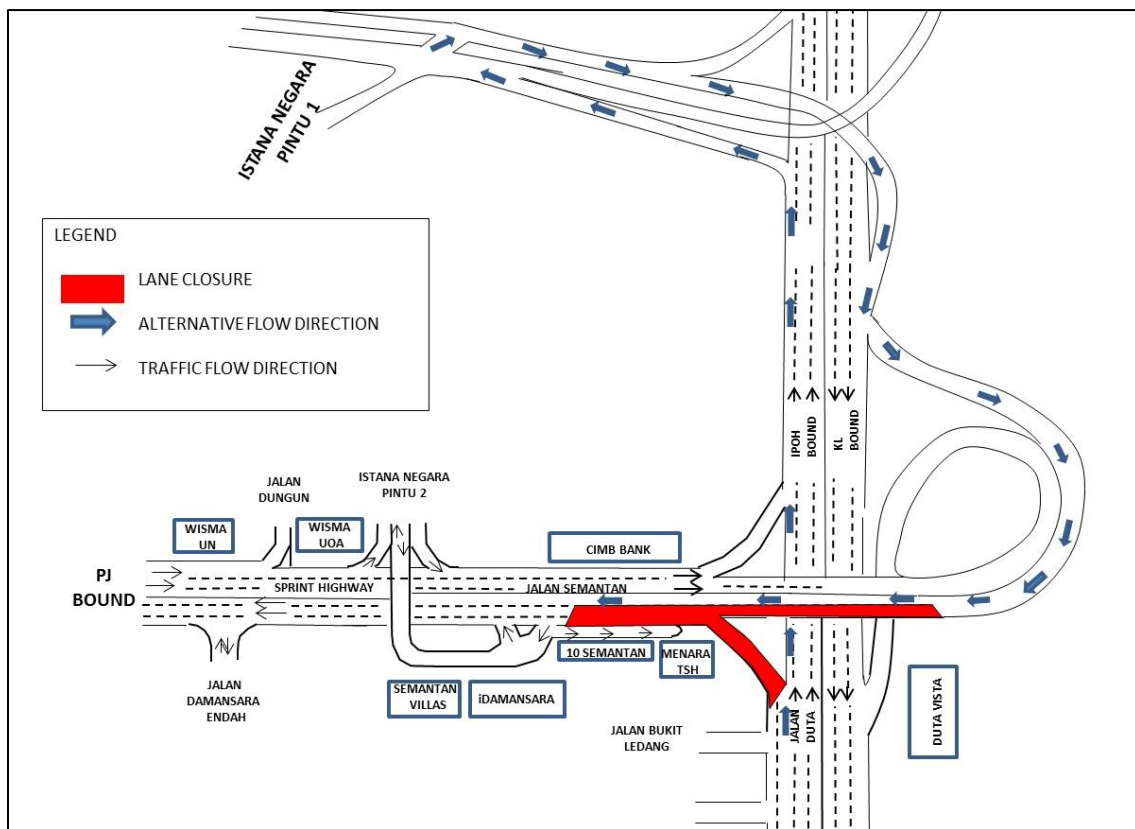

**TRAFFIC ANNOUNCEMENT**  
**CONTINUATION OF FULL NIGHT CLOSURE FROM JALAN DUTA – SEMANTAN NEAR MENARA TSH**  
**(PJ-BOUND)**  
**11 JUNE 2015**

<b>Date</b>	13 June 2015 - 16 July 2015
<b>Time</b>	10:00pm to 5:00am (Mon – Fri) 12:00am (Sat) to 12:00pm (Sun)
<b>Duration</b>	36 days
<b>Reason</b>	To facilitate Segmental Box Girder (SBG) launching activities

There will be a full night closure from Jalan Duta to Jalan Semantan and left most lane closure at Jalan Semantan towards Menara TSH.

During the closure, the following diversions will take place:

- **Motorists from KL heading towards Jalan Semantan** will be diverted to Jalan Tuanku Abdul Halim to turn left into Jalan Istana Pintu 1 to make a U- turn. From there, motorists can head straight into Jalan Duta and take left into Jalan Semantan, towards PJ.

**MAP 1: CONTINUATION OF FULL NIGHT CLOSURE FROM JALAN DUTA – SEMANTAN NEAR MENARA TSH (PJ-BOUND)**

**For media enquiries, please contact:**

Subba Rao

Tel: +6019 7736806

srao@sunway.com.my

Siti Fadzillah Ismail