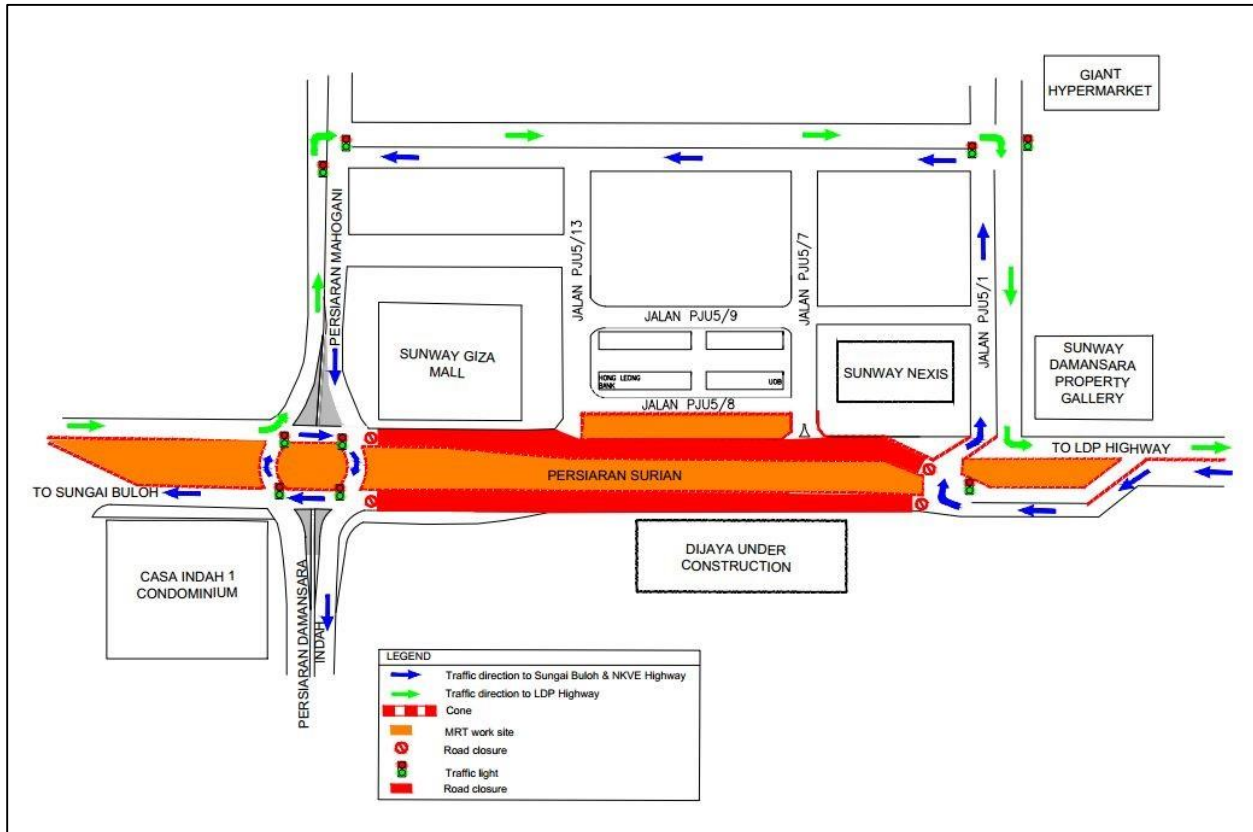

**TRAFFIC ANNOUNCEMENT**

**UPDATES ON TRAFFIC MANAGEMENT PLAN FOR MRT CONSTRUCTION ALONG PERSIARAN SURIAN  
23 APRIL 2015**

**1. REVISE TIMING FOR NIGHT TRAFFIC DIVERSION AT PERSIARAN SURIAN (LDP-BOUND AND SUNGAI BULOH-BOUND) NEAR SUNWAY GIZA MALL / DATARAN SUNWAY**

<b>Date</b>	25 April 2015 – 31 July 2015
<b>Time</b>	10:00pm – 5:00am
<b>Duration</b>	98 days
<b>Reason</b>	To facilitate construction works for Surian station

There will be revised timing for the night traffic diversion at Persiaran Surian (LDP-bound and Sungai Buloh-bound) after Persiaran Mahogani intersection, **from 25 April 2015 until 31 July 2015**.

**MAP 1: SHORT-TERM NIGHT TRAFFIC DIVERSION AT PERSIARAN SURIAN (SUNGAI BULOH-BOUND AND LDP-BOUND)**

**2. REVISE TIMING FOR NIGHT CLOSURE AT PERSIARAN SURIAN (LDP-BOUND AND SUNGAI BULOH-BOUND) NEAR TROPICANA MEDICAL CENTRE**

<b>Date</b>	25 April 2015 – 31 July 2015
<b>Time</b>	10:00pm – 5:00am
<b>Duration</b>	98 days
<b>Reason</b>	To facilitate construction works for Kota Damansara station

There will be a continuation of the short-term night traffic diversion at Persiaran Surian (LDP-bound and Sungai Buloh-bound) near Tropicana Medical Center, **from 25 April 2015 until 31 July 2015**.