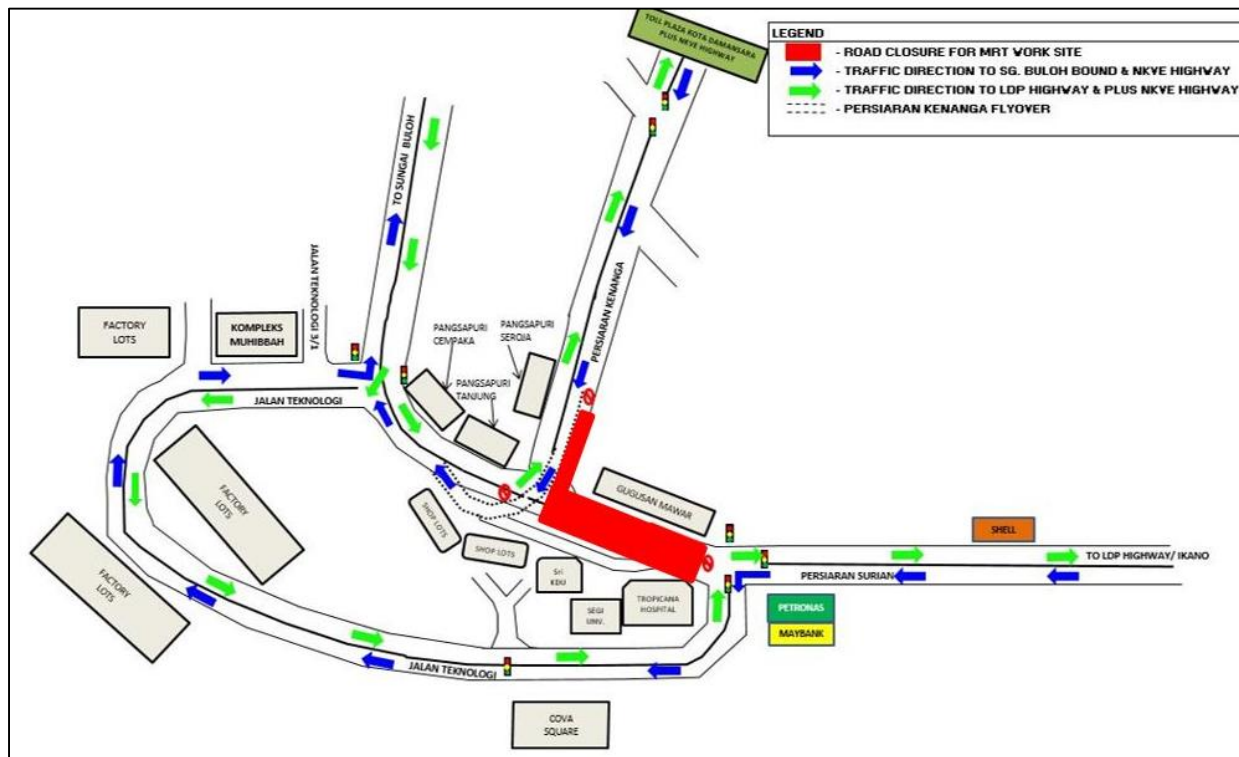

2. REVISE TIMING FOR NIGHT CLOSURE AT PERSIARAN SURIAN (LDP-BOUND AND SUNGAI BULOH-BOUND) NEAR TROPICANA MEDICAL CENTRE

Date	25 April 2015 – 31 July 2015
Time	10:00pm – 5:00am
Duration	98 days
Reason	To facilitate construction works for Kota Damansara station

There will be a continuation of the short-term night traffic diversion at Persiaran Surian (LDP-bound and Sungai Buloh-bound) near Tropicana Medical Center, **from 25 April 2015 until 31 July 2015**.

Motorists from Sungai Buloh heading towards LDP will be diverted to turn right into Jalan Teknologi near Kompleks Muhibbah at the point of Pangsapuri Cempaka (LDP-bound) and turn right further ahead at Tropicana Medical Centre to LDP (as indicated in **GREEN** in map).

Motorist from LDP heading towards Sungai Buloh will be diverted left into Jalan Teknologi near Tropicana Medical Centre and turn left further ahead at the traffic light after Kompleks Muhibbah to Sungai Buloh (as indicated in **BLUE** in map).

MAP 2: SHORT-TERM NIGHT TRAFFIC DIVERSION AT PERSIARAN SURIAN (SUNGAI BULOH-BOUND AND LDP-BOUND)

For media enquiries, please contact

Juliana Johari Tan
Siti Fadzillah Ismail

Tel: +6019 355 8322
Tel: +603 7493 3965

juliana@gadang.com.my
sitifadzillah@mgjv-kvmrt.com.my