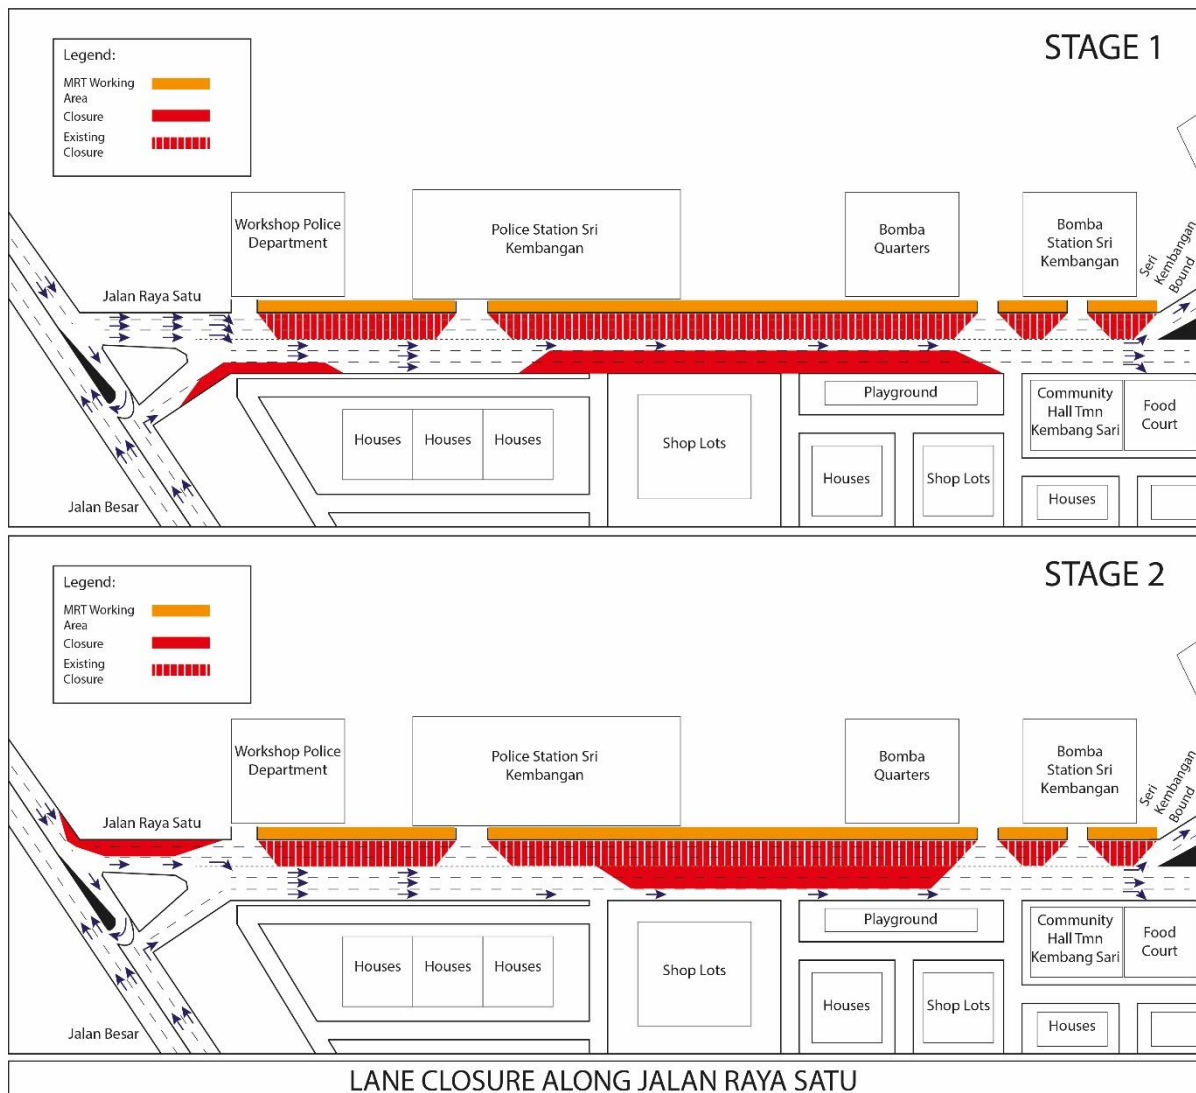

**TRAFFIC ANNOUNCEMENT
LANE CLOSURE ALONG JALAN RAYA SATU
SERI KEMBANGAN
11/11/2017**

Date	13 November 2017 - 31 December 2017
Time	10:00 pm - 5:00 am
Duration	48 days
Reason	To facilitate piloting of underground utilities and any other related works

There will be lane closures along Jalan Raya Satu, starting from Jalan Besar junction heading towards Jalan Raya Satu until Bomba quarters, from **13 November 2017 until 31 December 2017**, from 10:00 PM until 5:00 AM.

The closure will be done in stages as follows (please refer map below):

Stage 1 – During the lane closure, one middle lane will be made available for motorist from Jalan Raya Satu heading towards Seri Kembangan.

Stage 2 – During the lane closure, the right-most lane will be made available for motorist from Jalan Raya Satu heading towards Seri Kembangan.

For media enquiries, please contact:

Juliana J. Tan

Tel: +6019 - 355 8322