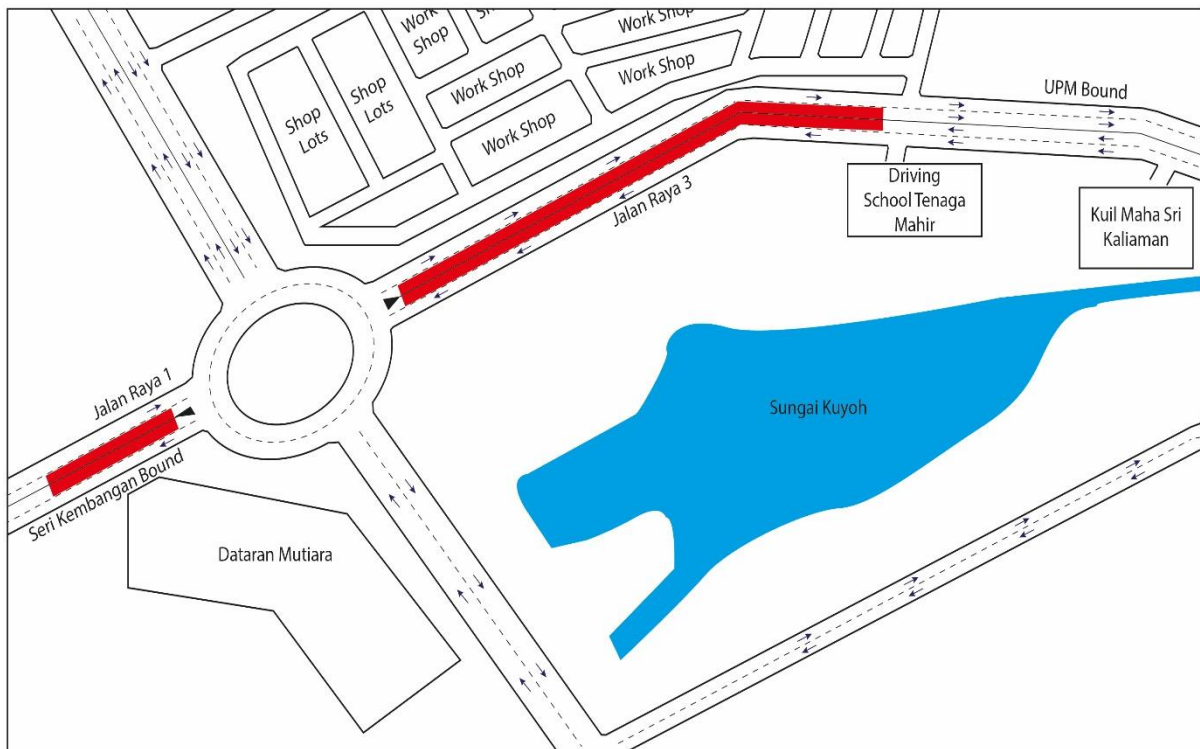

TRAFFIC ANNOUNCEMENT
SHORT TERM LANE CLOSURE AT JALAN RAYA 1 & 3 (BOTH BOUND), SERI KEMBANGAN
SERI KEMBANGAN
26/10/2017

Date	28 October 2017 - 31 December 2017
Time	9:30 am - 4:30 pm
Duration	2 months
Reason	To facilitate piloting of underground utilities

There will be one lane closure on the right-most lane of Jalan Raya 1 from Dataran Mutiara until Jalan Raya 3 in front of Tenaga Mahir Driving School (both bound), from **28 October 2017 until 31 December 2017**.

The 450 meters one lane closure on both bound is necessary to facilitate piloting of underground utilities at Jalan Raya 1 until Jalan Raya 3. During this closure, one lane will be available for motorists.