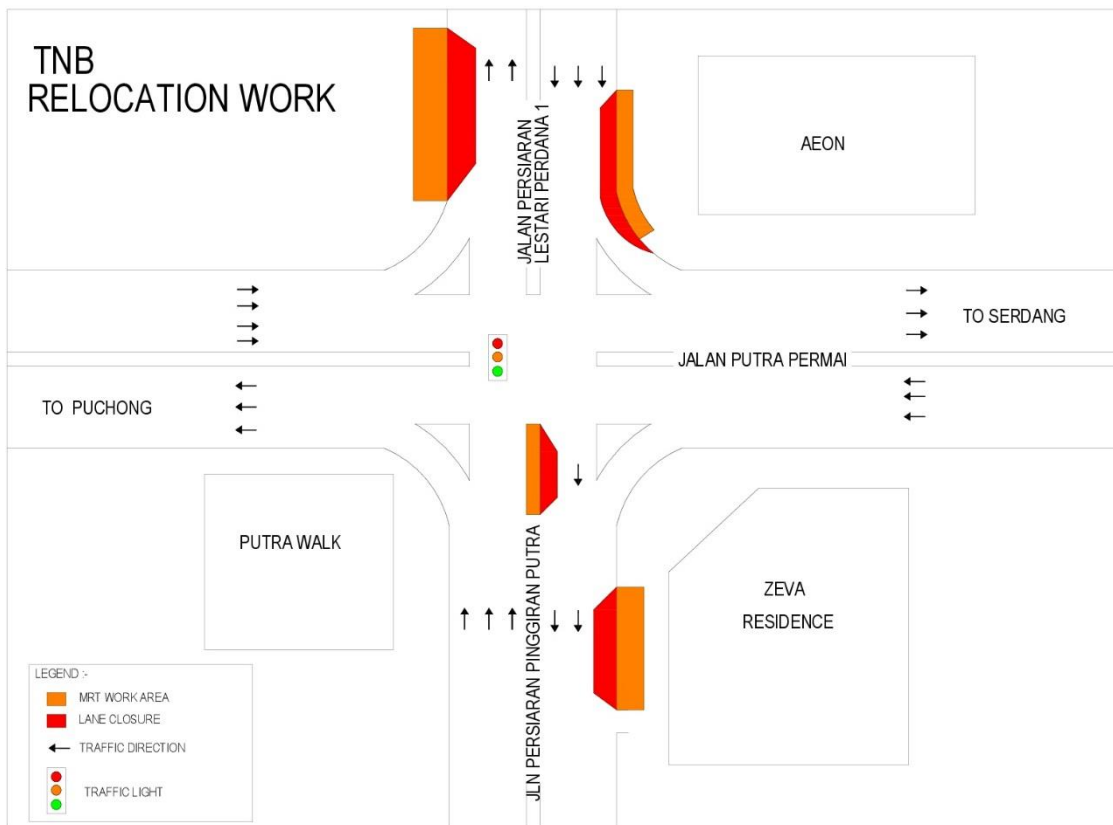

TRAFFIC ANNOUNCEMENT**LANE CLOSURE AT JALAN PERSIARAN PINGGIRAN PUTRA AND JALAN PERSIARAN LESTARI
PERDANA 1****JALAN PERSIARAN PINGGIRAN PUTRA & PERSIARAN LESTARI PERDANA 1****16/10/2017**

| | |
|----------|--|
| Date | 19 October 2017 - 18 November 2017 |
| Time | 10.00PM - 05.00AM |
| Duration | 30 DAYS |
| Reason | To facilitate site Mapping and Piloting, Utilities Relocation (TNB) and any related works. |

There will be lane closure at Jalan Persiaran Pinggiran Putra & Jalan Persiaran Lestari Perdana 1 from **19 October 2017 to 18 November 2017, from 10:00PM to 5:00AM.**

The closure is as follows (please refer map):

1. Jalan Persiaran Pinggiran Putra

- During the intermittent lane closure on the right-most lane of Jalan Persiaran Pinggiran Putra from Jalan Putra Permai, the left-most lane will be made available for motorist.
- During the lane closure at the left-most lane of Jalan Persiaran Pinggiran Putra from Jalan Putra Permai, the middle and the right-most lane will be made available for motorist.

2. Jalan Persiaran Lestari Perdana 1

- During the intermittent lane closure on the left-most lane of Jalan Persiaran Lestari Perdana 1 from Jalan Putra Permai, the middle and the right-most lane will be made available for motorist.
- During the intermittent lane closure on the left-most lane of Jalan Persiaran Lestari Perdana 1 towards Jalan Putra Permai, the middle and the right-most lane will be made available for motorist.