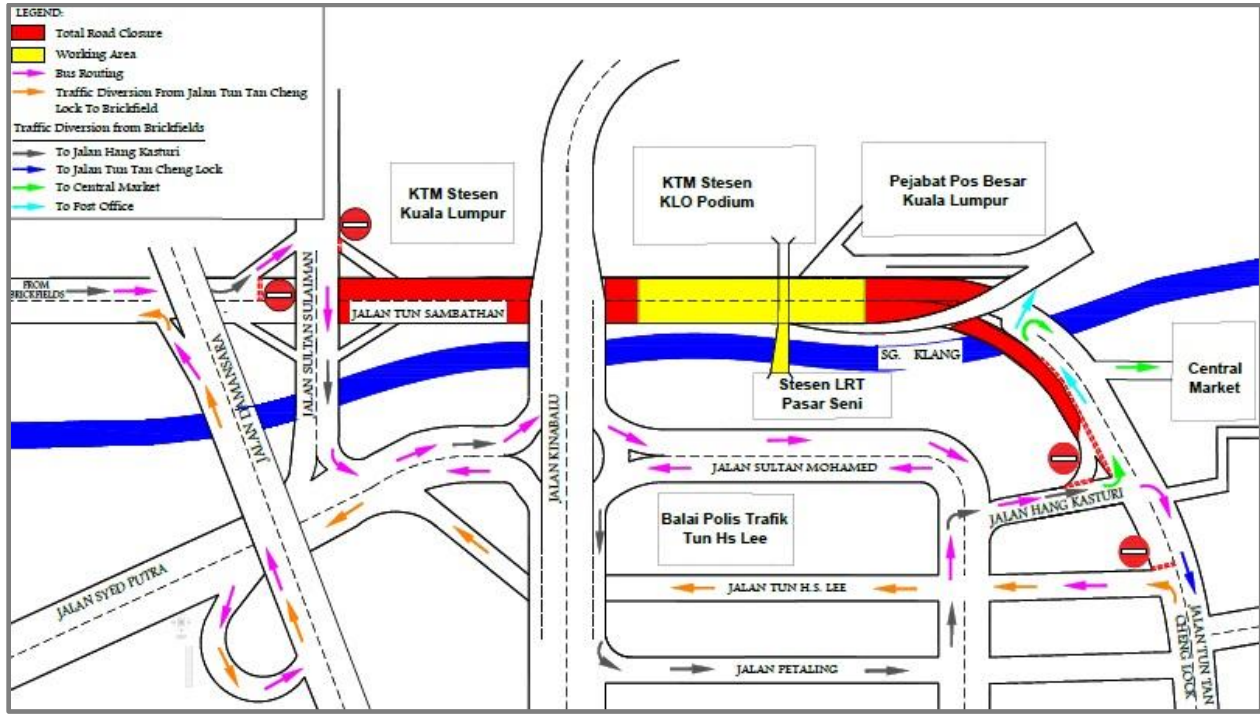

**TRAFFIC ANNOUNCEMENT
ROAD CLOSURE AT JALAN TUN SAMBATHAN
14 SEPTEMBER 2017**

Date	15 September 2017 – 18 September 2017
Time	24 hours
Duration	2 Days 3 Nights
Reason	To facilitate the launching of link bridge (crossing Sg. Klang)

There will be a 24-hour full road closure along Jalan Tun Sambathan (Brickfields-bound and Pudu – bound) for the stretch of 800m from **10:00PM ,15 September 2017 until 5:00AM,18 September 2017**.

1. Rapidkl bus routes in **PINK** will be diverted as follow:
 - a. Buses from Brickfields heading to LRT Pasar Seni will be diverted up to the ramp onto Jalan Sultan Sulaiman then right towards Bulatan Syed Putra and take the second exit to Jalan Sultan Mohamed.
 - b. Buses from LRT Pasar Seni heading to Brickfields will have to return via Jalan Sultan Mohamed before proceeding to Jalan Syed Putra and exit to Jalan Tun Sambathan via Jalan Damansara.

2. Motorists will be required to use the following alternatives routes:
 - a. Motorists from Brickfields heading to Jalan Tun Tan Cheng Lock will be diverted up to the ramp onto Jalan Sultan Sulaiman then right towards Bulatan Syed Putra before taking the third exit to Jalan Petaling. Motorists will then turn left to Jalan Sultan Mohamed and another right to Jalan Hang Kasturi before reaching Jalan Tun Tan Cheng Lock (as indicated in **GREY**).

From Jalan Hang Kasturi, motorists heading to the Post Office (as indicated in **BLUE**) need to turn left into Jalan Tun Sambathan and then right to Post Office. Motorists heading to Central Market (indicated in **GREEN**) need to make a U-turn at Jalan Tun Sambathan.
 - b. Motorists from Jalan Tun Tan Cheng Lock in **ORANGE** will be diverted into Jalan Tun H. S. Lee before merging to Jalan Syed Putra and exit to Jalan Tun Sambathan via Jalan Damansara.