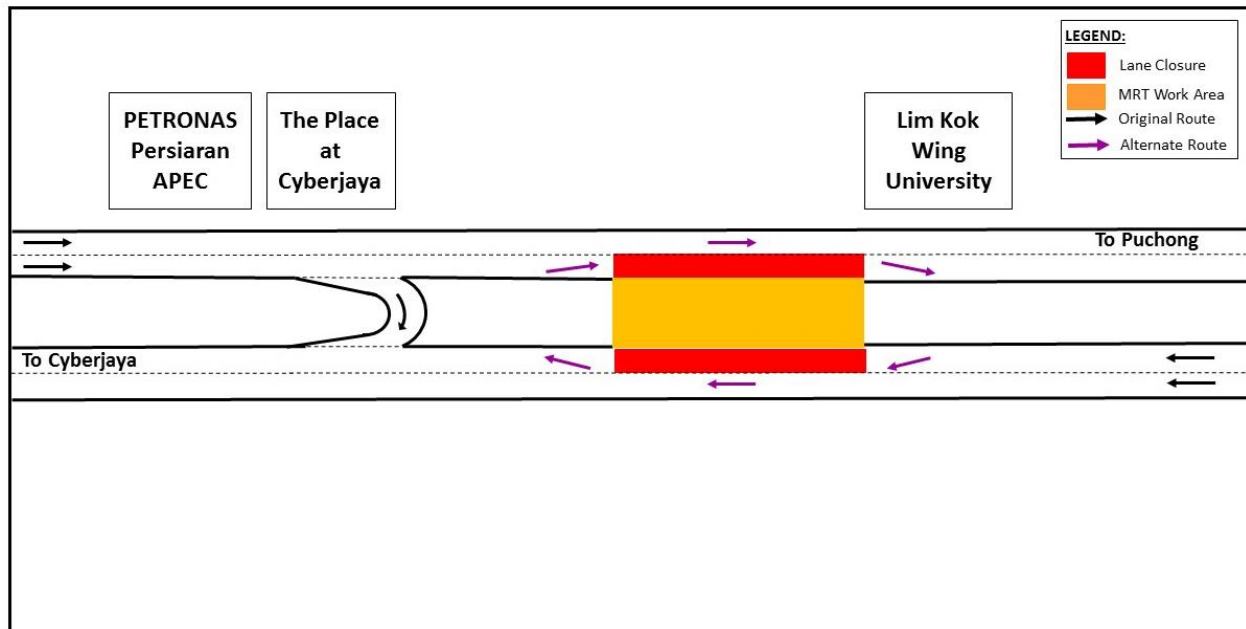

**TRAFFIC ANNOUNCEMENT**  
**LANE CLOSURES ALONG PERSIARAN APEC (NORTH-BOUND AND SOUTH-BOUND)**  
**CYBERJAYA**  
**18 APRIL 2017**

<b>Date</b>	20 April 2017 - 31 May 2017
<b>Time</b>	8am – 5pm & 8am – 1pm
<b>Duration</b>	1 month, 11 days
<b>Reason</b>	To facilitate construction of free flow U-turn inclusive of site clearing, removal of existing road curb, installation of traffic management equipment and pavement works for MRT project

There will be right lane closures along Persiaran APEC (North-bound and South-bound) for a stretch of 50 metres from **20 April 2017 to 31 May 2017**, at the following time:

- **Monday to Friday: 8:00am – 5:00pm**
- **Saturday: 8:00am – 1:00pm**

During this closure, motorists along Persiaran APEC (on both bounds) will be diverted to use the left lane (as indicated in **PURPLE** arrows).

**For media enquiries, please contact:**

Mohd Hisham Abu Bakar  
 Leanne Ann Susau