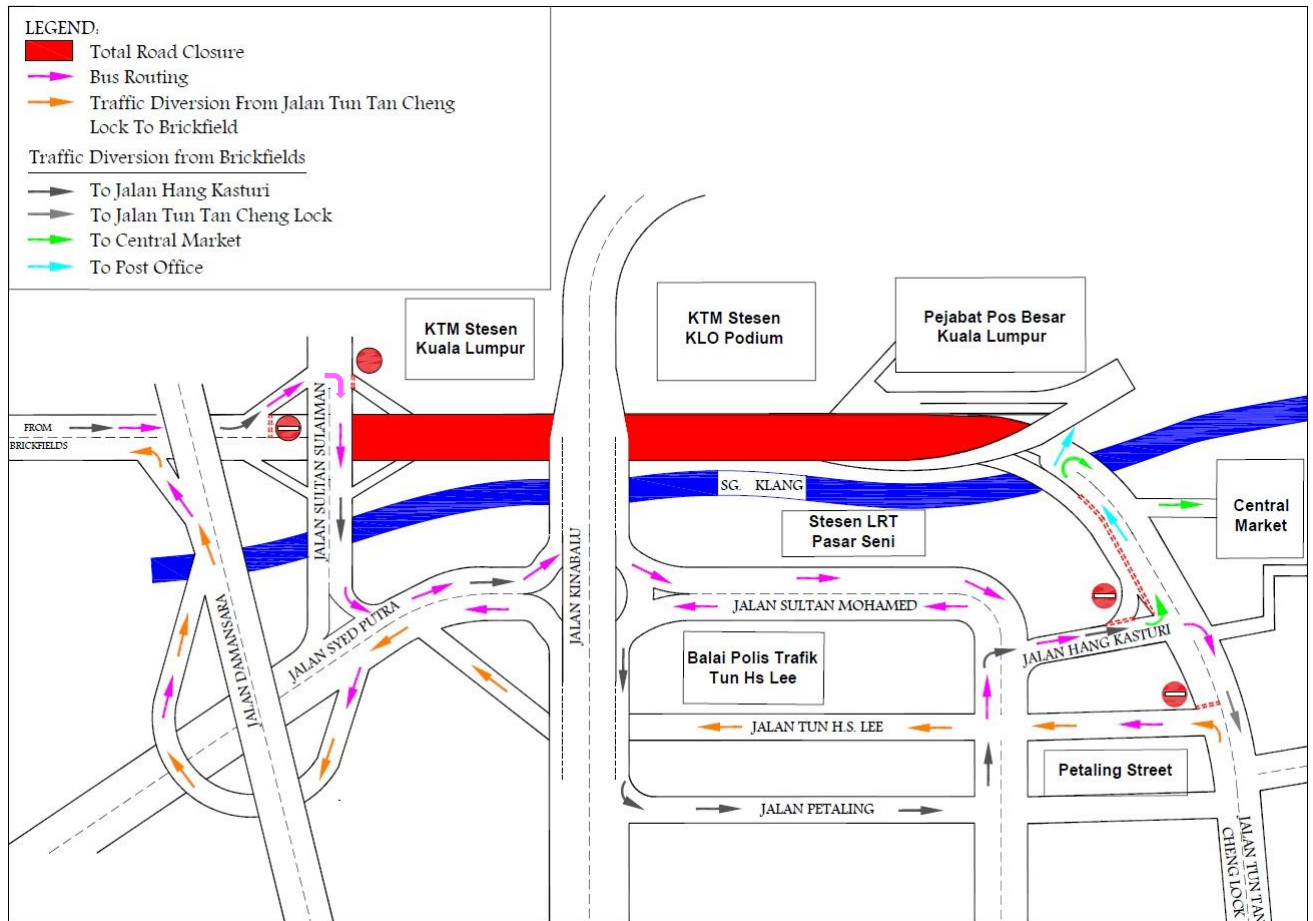

**TRAFFIC ANNOUNCEMENT
FULL ROAD CLOSURE OF JALAN TUN SAMBANTHAN
13 APRIL 2017**

Date	14 April 2017 – 17 April 2017
Time	24 hours
Duration	2 Days 3 Nights
Reason	To facilitate the launching of link bridge

There will be a **24-hour** full road closure along Jalan Tun Sambanthan (Brickfields-bound and Pudu –bound) for the stretch of 800m from **10.00PM 14 April 2017 until 5.00AM 17 April 2017**.

1. Rapidkl bus routes in **PURPLE** will be diverted as follow:
 - a. Buses from Brickfield heading to LRT Pasar Seni will be diverted up to the ramp, turn right onto Jalan Sultan Sulaiman then left to Bulatan Syed Putra and take the second exit to Jalan Sultan Mohamed.
 - b. Buses from LRT Pasar Seni heading to Brickfields will have return via Jalan Sultan Mohamed before proceeding to Jalan Syed Putra and exit to Jalan Tun Sambanthan via Jalan Damansara.

2. Motorists will be required to use the following alternatives routes:
 - a. Motorist from Brickfield heading to Jalan Tun Tan Cheng Lock will be diverted up to the ramp, turn right onto Jalan Sultan Sulaiman then left to Bulatan Syed Putra before taking the third exit to Jalan Petaling. Motorists will turn left to Jalan Sultan and another right to Jalan Hang Kasturi before reaching Jalan Tun Tan Cheng Lock (as indicated in **GREY**).

From Jalan Hang Kasturi, motorist heading to the Post Office (as indicated in **BLUE**) need to turn left into Jalan Tun Sambathan and cut right to Post Office. Motorist heading to Central Market (indicated in **GREEN**) need to make a U-turn at Jalan Tun Sambathan.
 - b. Motorist from Jalan Tun Tan Cheng Lock in **ORANGE** will be diverted into Jalan Tun H. S. Lee before merging to Jalan Syed Putra and exit to Jalan Tun Sambanthan via Jalan Damansara.