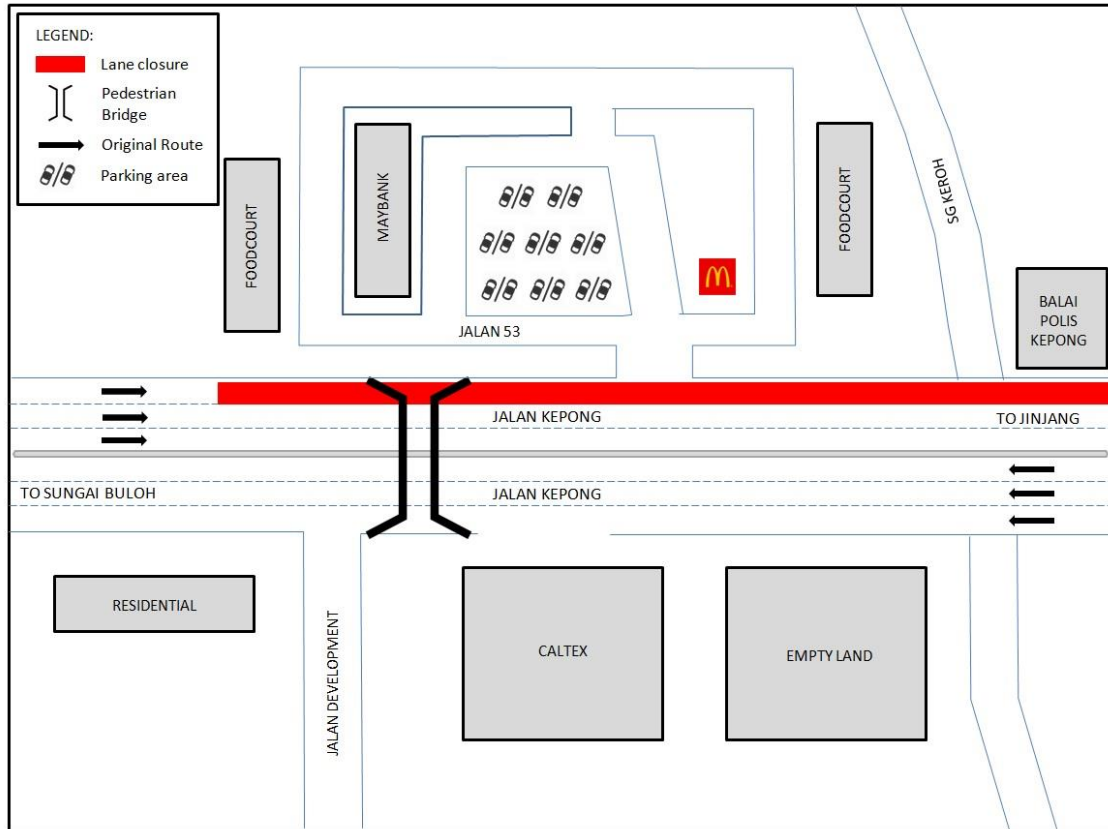

TRAFFIC ANNOUNCEMENT
UPDATES ON TRAFFIC MANAGEMENT PLAN FOR MRT SSP CONSTRUCTION ALONG
JALAN KEPONG (SUNGAI BULOH-BOUND AND JINJANG-BOUND)
12 APRIL 2017

1. CONTINUATION OF LANE CLOSURES ALONG JALAN KEPONG (JINJANG-BOUND)

Date	13 April 2017 – 13 May 2017
Time	11pm – 6am
Duration	30 days
Reason	To facilitate utilities detection and relocation for MRT construction works

There will be continuation of lane closure along Jalan Kepong (Jinjang-bound) at Desa Jaya and Pekan Lama Kepong starting from **13 April 2017 until 13 May 2017, 11pm to 6am (daily) intermittently**.

The traffic management involves slow lane closure after Desa Jaya Food Court, Kepong for a stretch of 400 meters. The remaining two (2) lanes will be made available for motorists along Jalan Kepong.

MAP 1 : CONTINUATION OF LANE CLOSURES ALONG JALAN KEPONG
(JINJANG-BOUND)

The traffic management plan involves the following closures:

Closure A : Left lane closure along Jalan Kepong (Jinjang-bound) for a stretch of 400 metres starting from Balai Polis Kepong heading towards Metro Perdana.