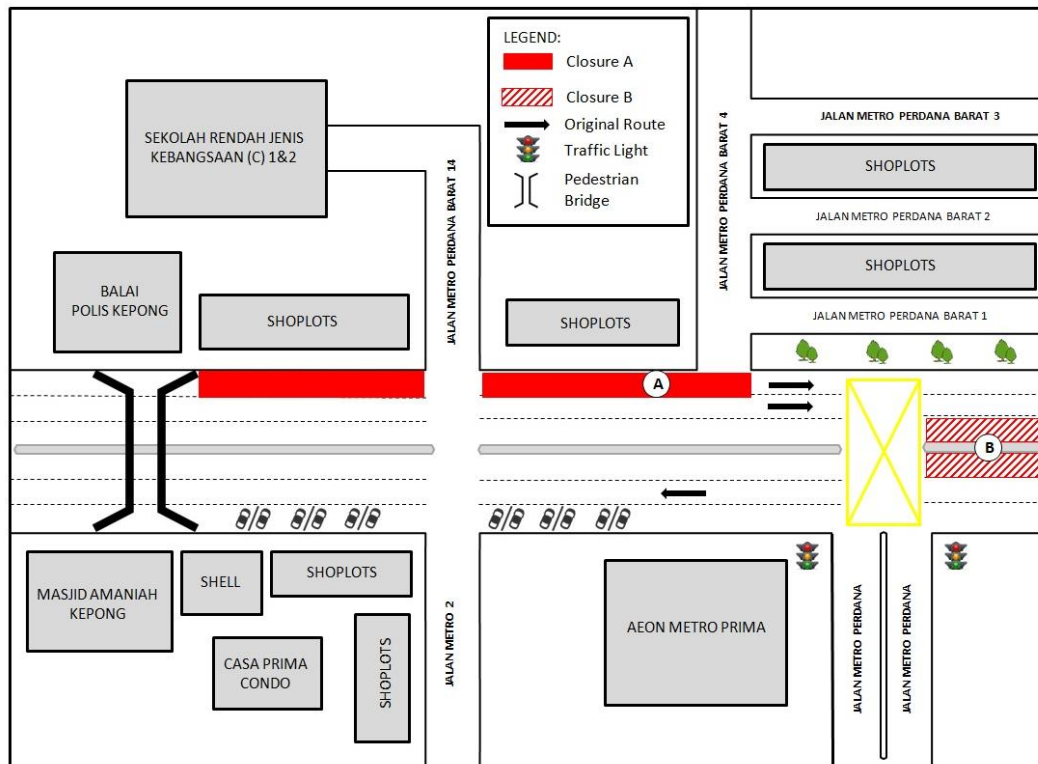

2. CONTINUATION OF LANE CLOSURE ALONG JALAN KEPONG (SUNGAI BULOH-BOUND AND JINJANG-BOUND)

Date	13 April 2017 - 13 May 2017
Time	11pm – 6am
Duration	30 days
Reason	To facilitate utilities detection and relocation for MRT construction works

There will be continuation of lane closures along Jalan Kepong (Sungai Buloh-bound and Jinjang-bound) at Pekan Lama, Kepong area starting from **13 April 2017 until 13 May 2017, 11pm to 6am (daily) intermittently**.

The traffic management plan involves the following closures:

Closure A : Left lane closure along Jalan Kepong (Jinjang-bound) for a stretch of 400 metres starting from Balai Polis Kepong heading towards Metro Perdana.

Closure B : Right lane closure along Jalan Kepong (Sungai Buloh-bound and Jinjang-bound) for a stretch of 200 metres starting from the traffic light of Jalan Metro Perdana.

The closures are exercised intermittently and at any one time, there will be two (2) lanes made available for motorist on both bounds.

MAP 2 : CONTINUATION OF LANE CLOSURE ALONG JALAN KEPONG (SUNGAI BULOH-BOUND AND JINJANG-BOUND)