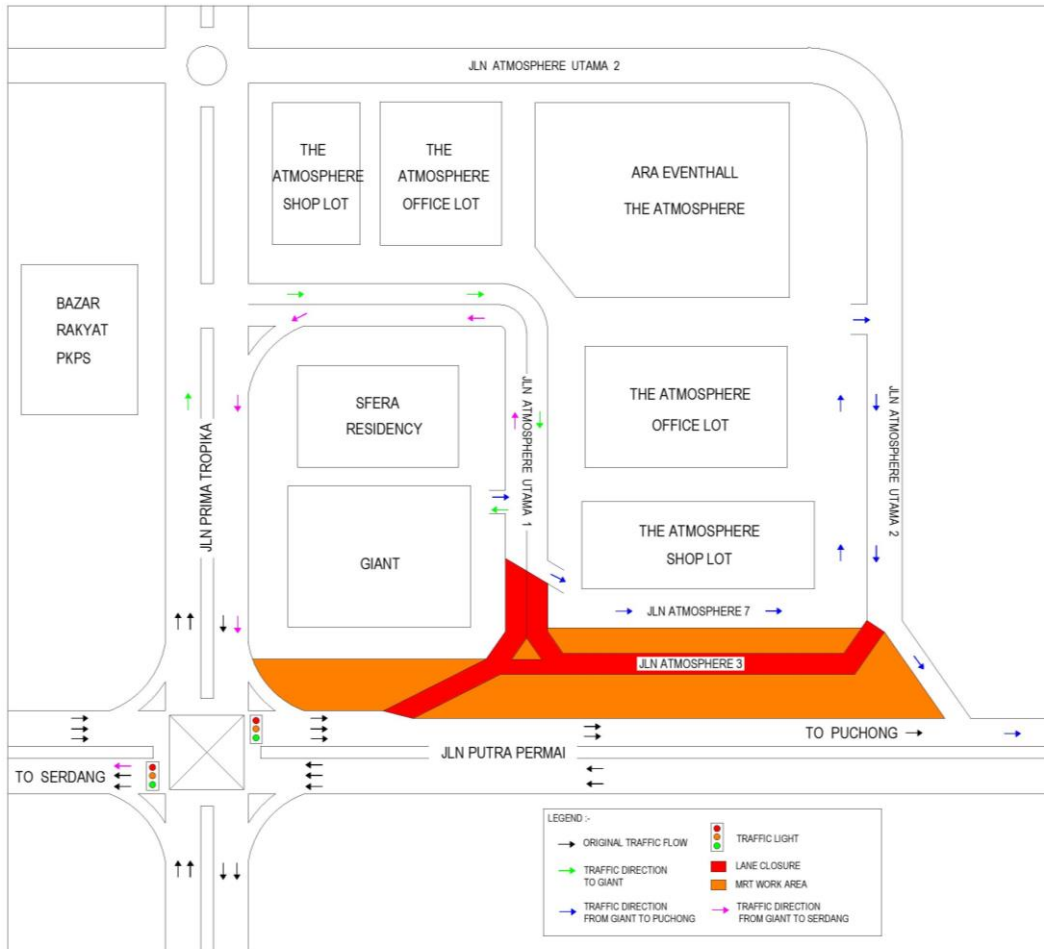

There will be a full slip road closure along Jalan Putra Permai towards Giant Hypermarket from **8 April 2017 to 7 July 2017, 24 hours** daily.

During the closure, the following diversion will take place;

- Motorists from Serdang/Seri Kembangan heading to Giant Hypermarket

Motorists will be diverted to Jalan Prima Tropika before making a right turn to Jalan Atmosphere Utama 1 then to Giant Hypermarket (as indicated in **GREEN** arrows in map).

- Motorists from Giant Hypermarket heading to Puchong

Motorists will be directed to Jalan Atmosphere 7, take a right turn to Jalan Atmosphere 2 and turn to left to join back Jalan Putra Permai to head towards Puchong (as indicated in **BLUE** arrows in map).

- Motorists from Giant Hypermarket heading to Serdang

Motorists will be directed to Jalan Atmosphere Utama 1 then take the left turn to traffic light at Jalan Prima Tropika before proceeding to Serdang / Seri Kembangan (as indicated in **PINK** arrows in map).