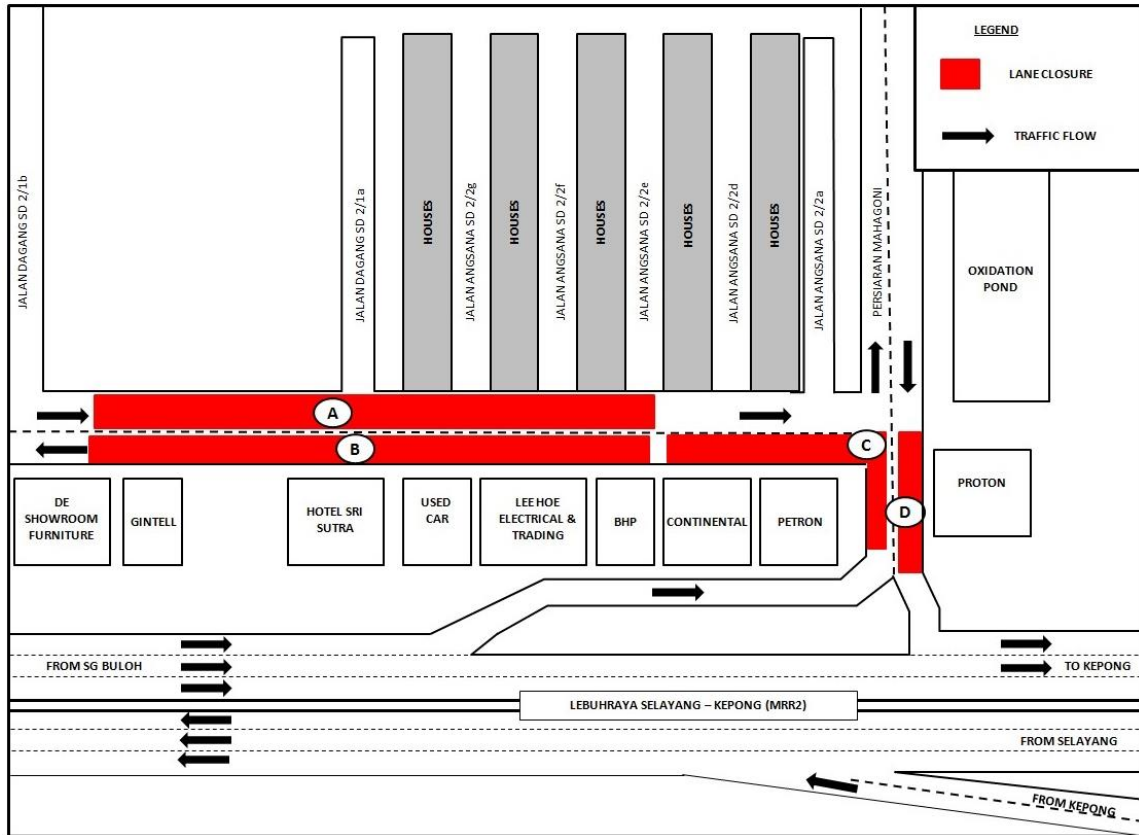

There will be long term closures along Persiaran Dagang, Bandar Sri Damansara starting from **28 March 2017 until 7 June 2017** from **8am to 6pm and 10pm to 6am daily (intermittently)**. The traffic management plan involves the following closures:

**Closure A (From 8am - 6pm):** One lane closure by stages for a total stretch of 350 metres starting from Jalan Dagang SD 2/1b heading towards Persiaran Mahogani.

**Closure B (From 8am - 6pm):** One lane closure by stages for a total stretch of 350 metres from the former BHP petrol station until De' Showroom, heading towards Persiaran Cemara.

**Closure C (From 8am - 6pm):** One lane closure for a total stretch of 150 metres from Petron (along Persiaran Mahogani) to former Continental tyre workshop (along Persiaran Dagang).

Closure A, B and C will be carried out **intermittently**.

**Closure D (From 10pm - 6am):** One lane closure (**daily**) for a total stretch of 100 metres in front of the former Proton Service Centre along Persiaran Mahogani heading towards Kepong.

During these closures, motorist will be diverted to the opposite lane by flagmen at both end using "*STOP and GO*" method of traffic flow. These closures are carried out in stages and at any one time there will be one (1) lane made available for motorist.