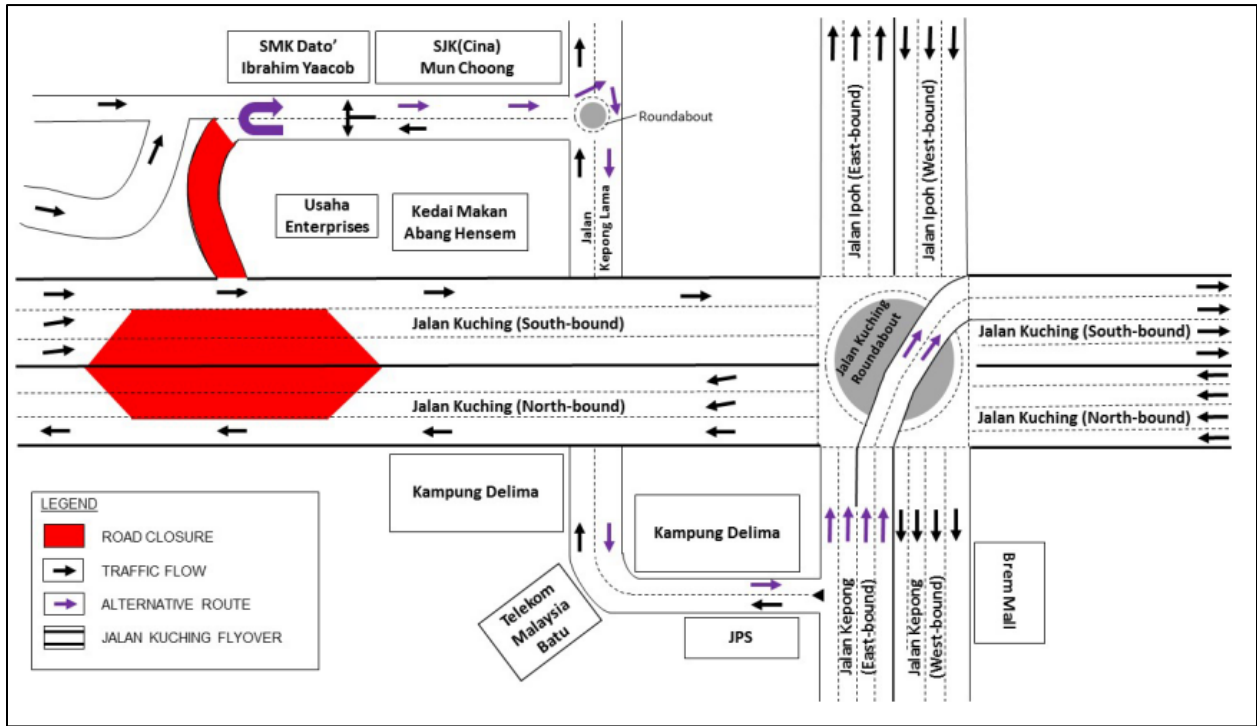

TRAFFIC ANNOUNCEMENT
MEDIUM-TERM NIGHT LANE CLOSURES ALONG JALAN KUCHING & SLIP ROAD OPPOSITE
SEKOLAH MENENGAH KEBANGSAAN DATO' IBRAHIM YAACOB (JALAN KUCHING)
20 DECEMBER 2016

Date	22 December 2016 - 22 January 2017
Time	10pm – 6am
Duration	30 days
Reason	To facilitate loading/unloading material, site clearing, piloting and mapping, utilities relocation, and duct space record for MRT construction works.

There will be a medium-term night lane closures along Jalan Kuching & Slip Road Opposite Sekolah Menengah Kebangsaan Dato' Ibrahim Yaacob from **22 December 2016 to 22 January 2017, 10pm - 6am**.

The traffic management plan involves the following closures:

i. Temporary road closure of the slip road opposite Sekolah Menengah Kebangsaan Dato' Ibrahim Yaacob heading towards Jalan Kuching (South-Bound). During the closure, the following diversions will take place:

ii. Median lane and fast lane closure along Jalan Kuching (South-Bound & North-Bound) for a stretch of 180 metres. This closure is temporary and at any one time there will be one (1) lane available for motorists.