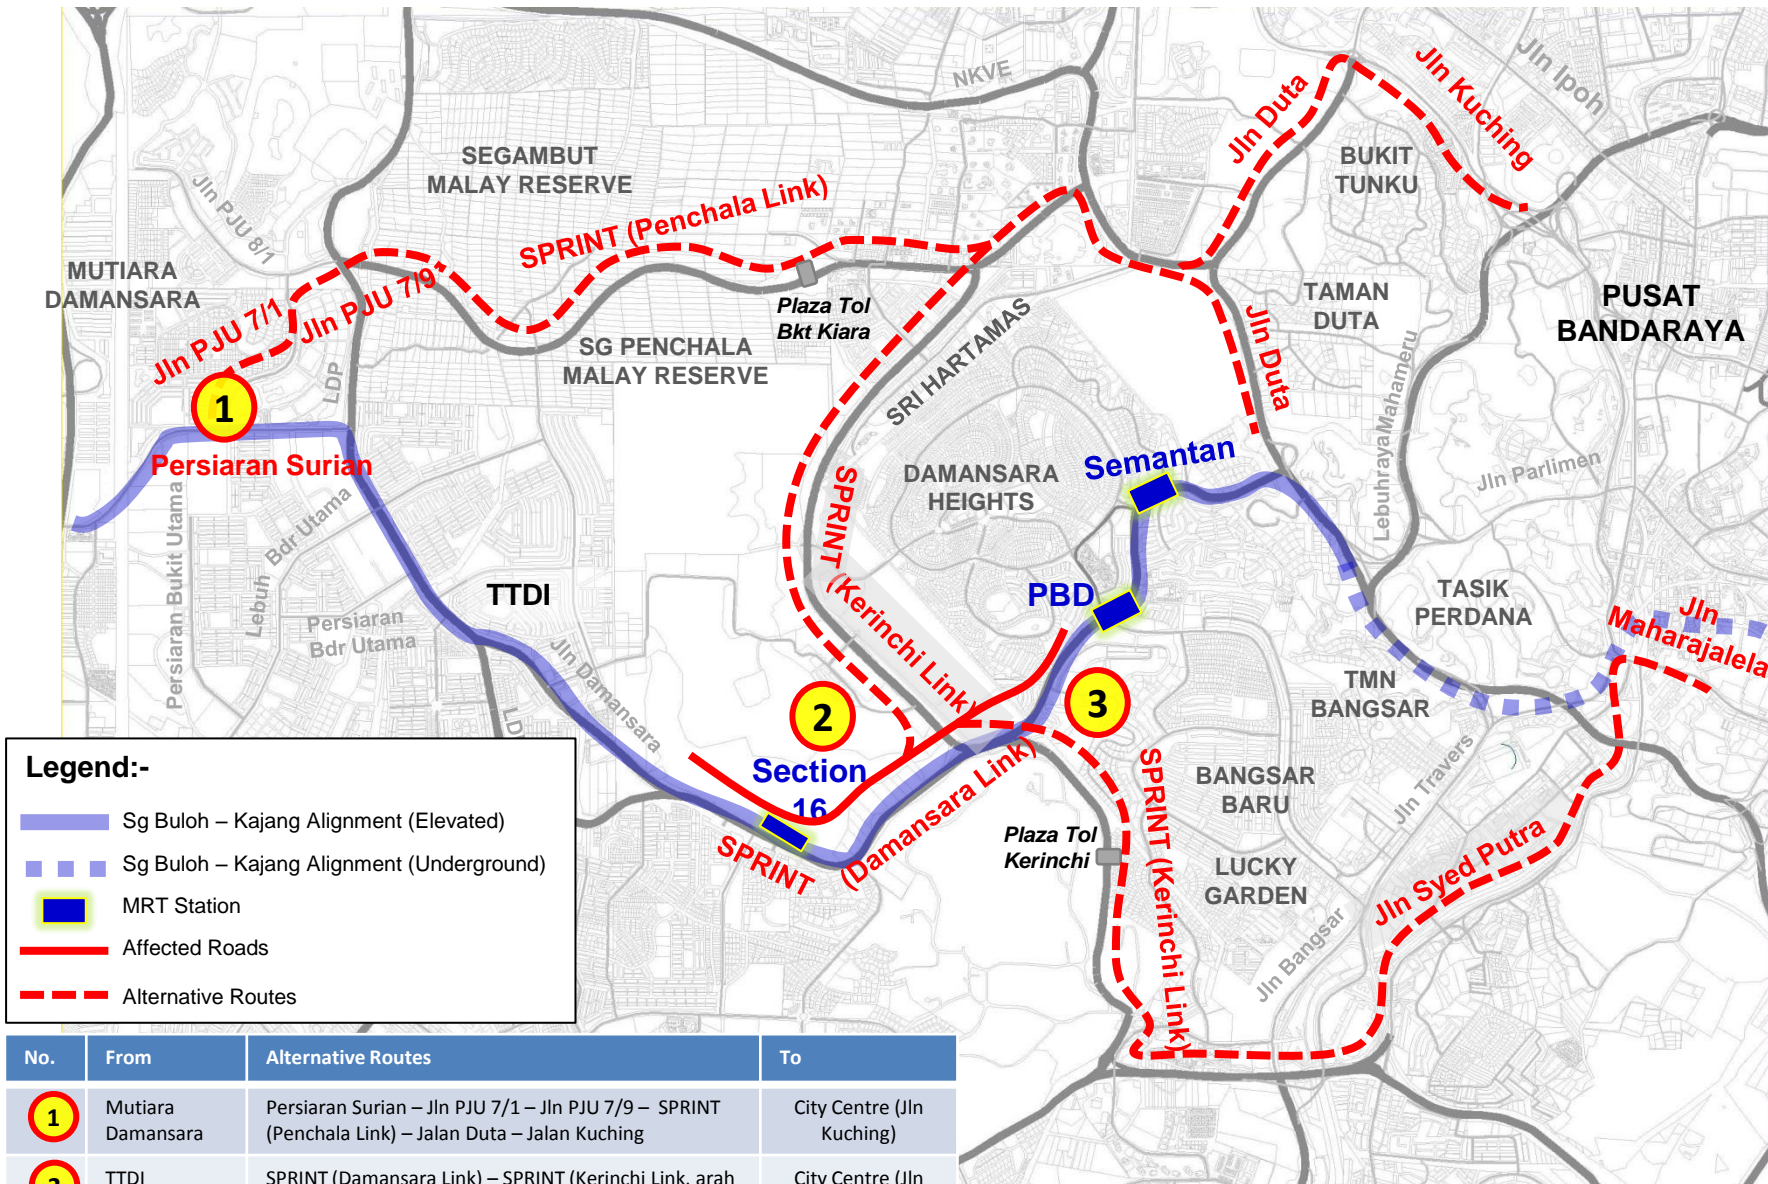

# SECTIONAL Alternative Routes : TTDI – City Centre

**Legend:-**

- Sg Buloh – Kajang Alignment (Elevated)
- - - Sg Buloh – Kajang Alignment (Underground)
- MRT Station
- Affected Roads
- - - Alternative Routes

No.	From	Alternative Routes	To
<b>1</b>	Mutiara Damansara	Persiaran Surian – Jln PJU 7/1 – Jln PJU 7/9 – SPRINT (Penchala Link) – Jalan Duta – Jalan Kuching	City Centre (Jln Kuching)
<b>2</b>	TTDI	SPRINT (Damansara Link) – SPRINT (Kerinchi Link, arah Sri Hartamas) – Jalan Duta	City Centre (Jln Duta)
<b>3</b>	TTDI	SPRINT (Damansara Link) – SPRINT (Kerinchi Link, Plaza Tol Kerinchi) – Jln Syed Putra – Jln Maharajalela	City Centre (Jln Maharajalela)