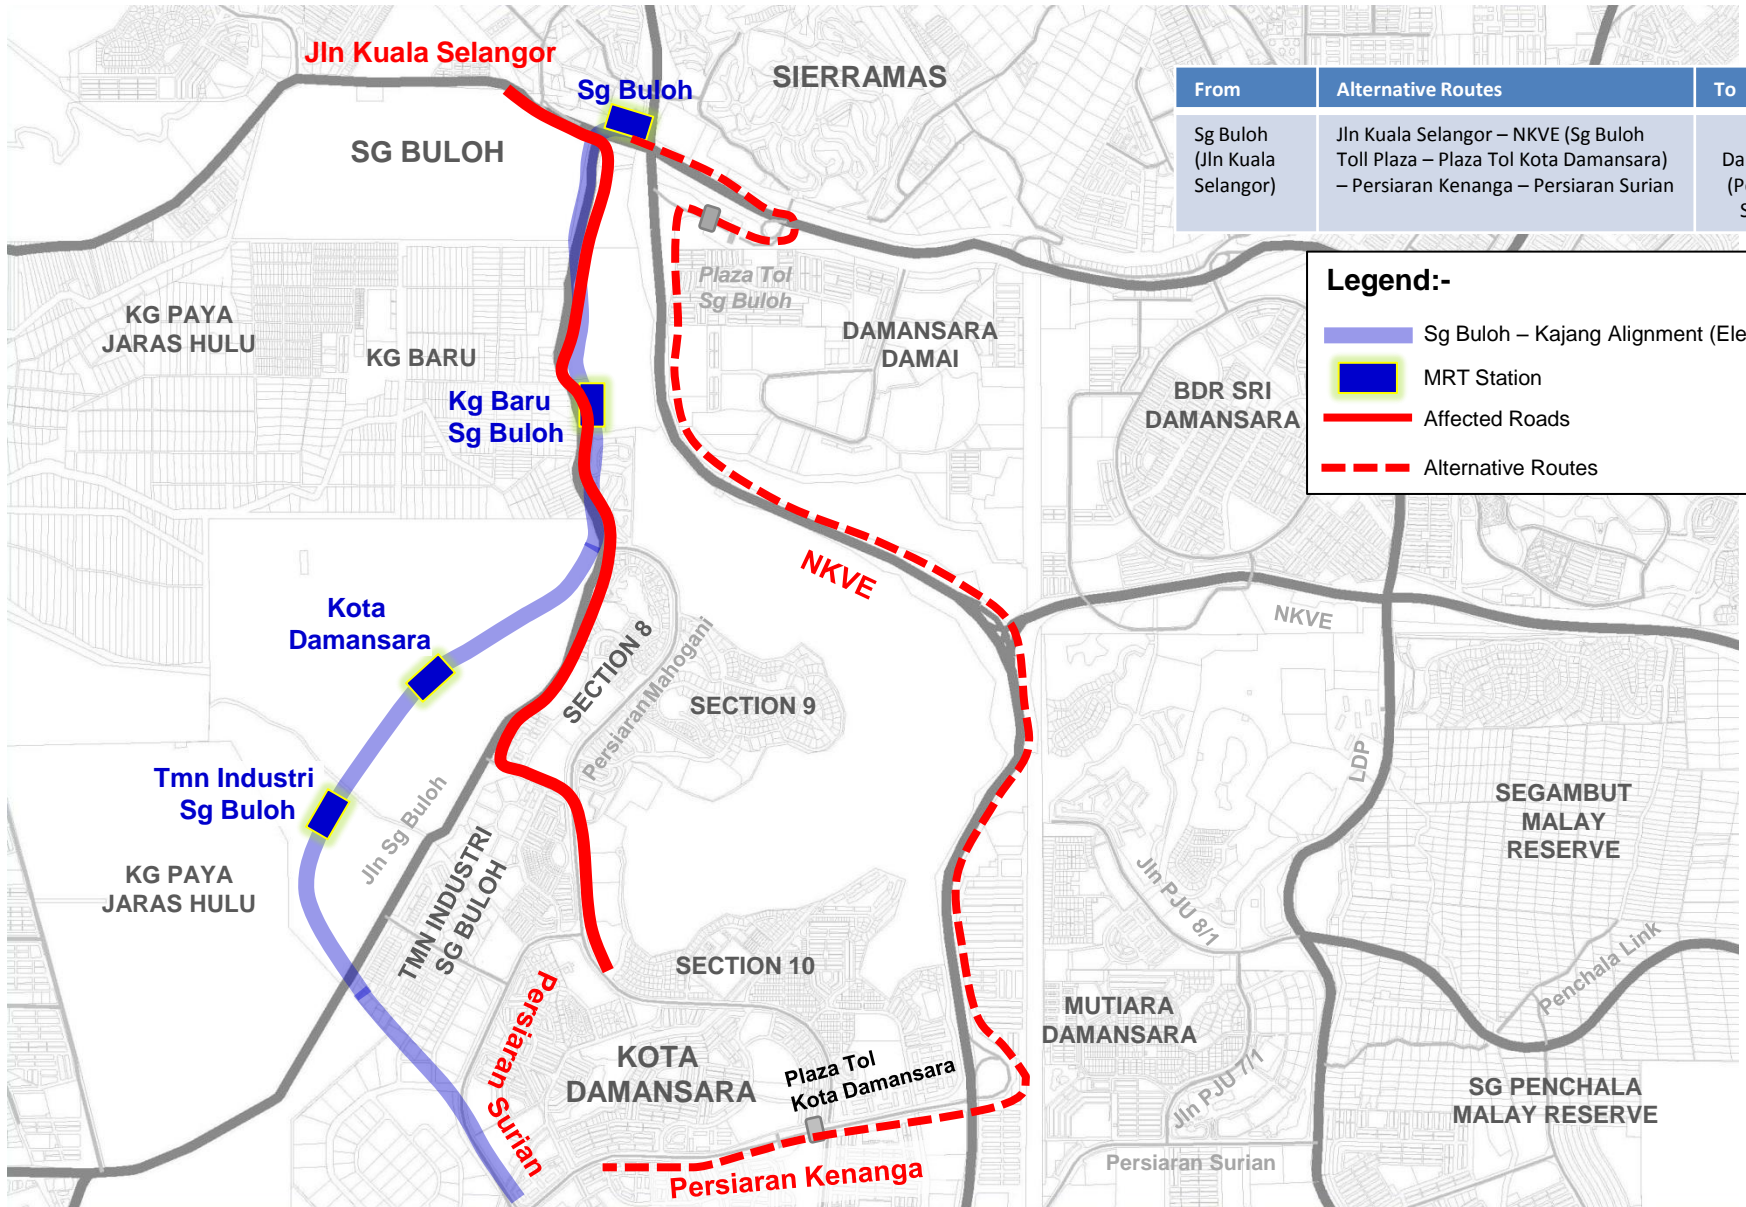

SECTIONAL Alternative Routes : Sg Buloh – Kota Damansara

From	Alternative Routes	To
Sg Buloh (Jln Kuala Selangor)	Jln Kuala Selangor – NKVE (Sg Buloh Toll Plaza – Plaza Tol Kota Damansara) – Persiaran Kenanga – Persiaran Surian	Kota Damansara (Persiaran Surian)

Legend:-

- Sg Buloh – Kajang Alignment (Elevated)
- MRT Station
- Affected Roads
- Alternative Routes