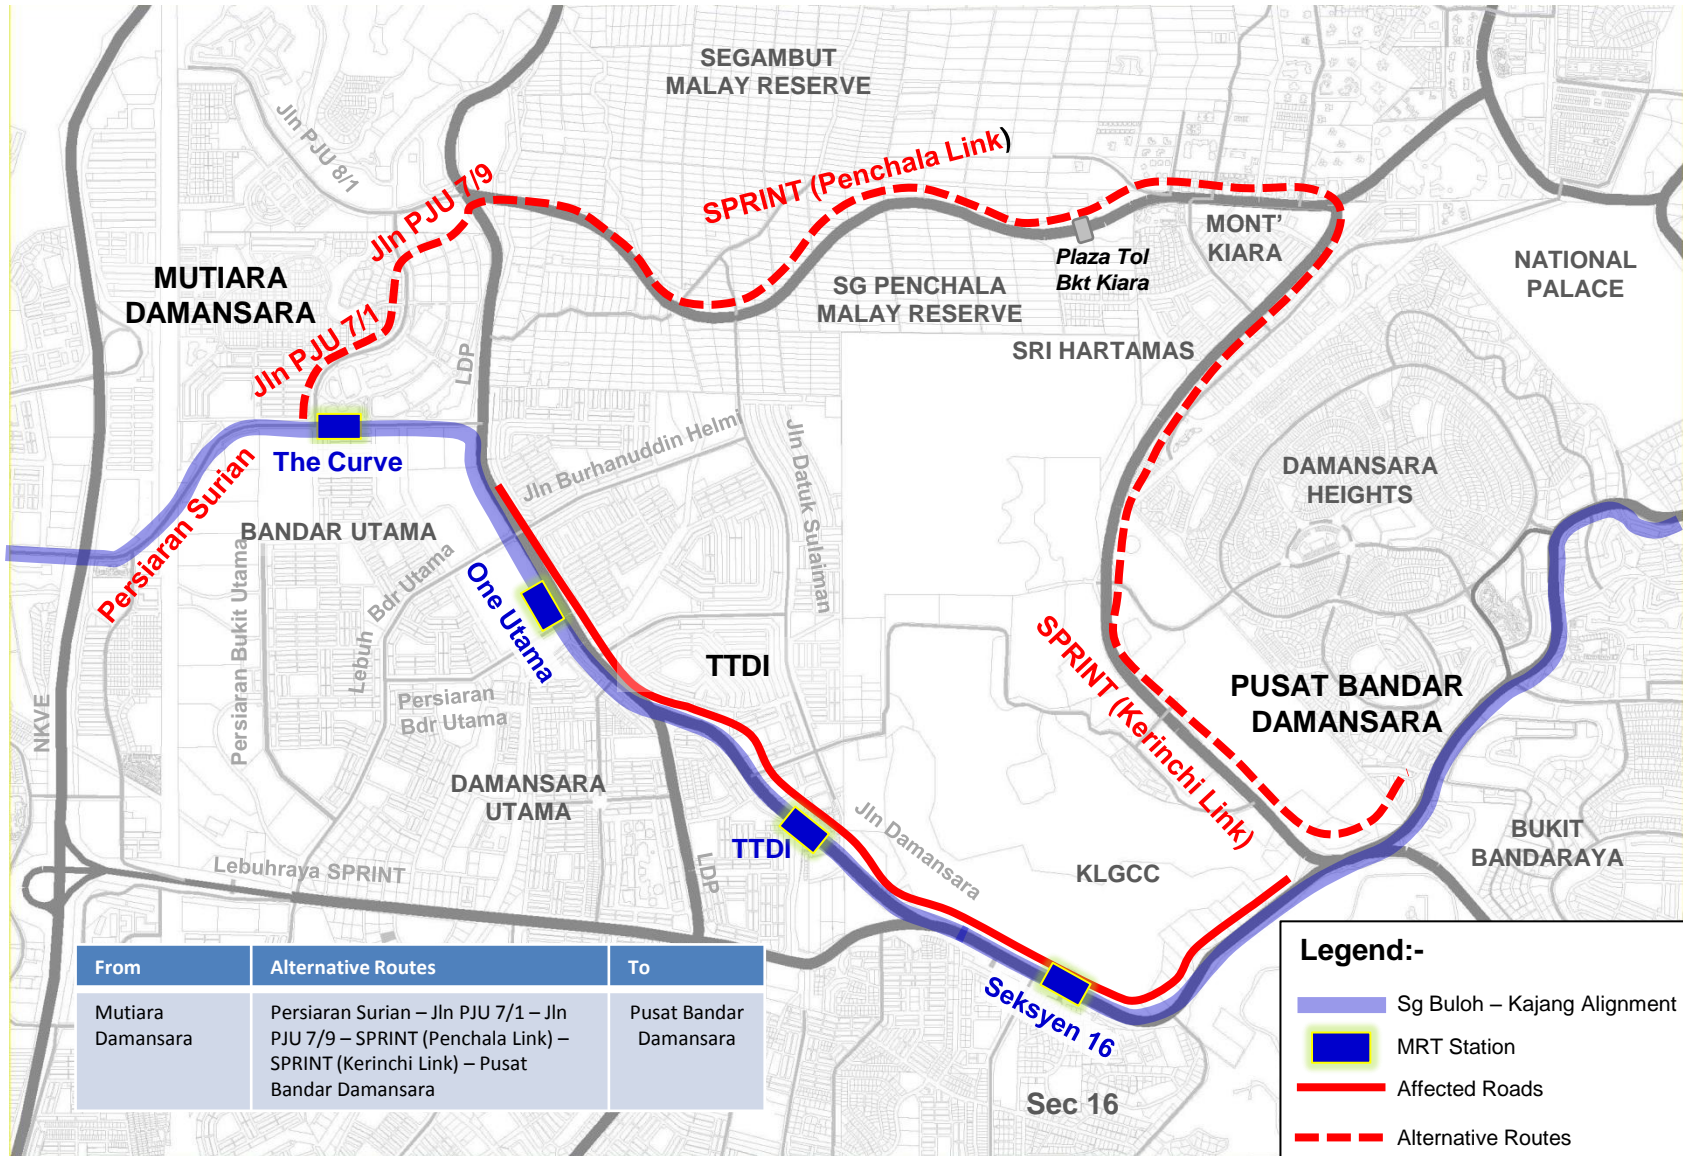

SECTIONAL Alternative Routes: Mutiara Damansara – Pusat Bandar Damansara

From	Alternative Routes	To
Mutiara Damansara	Persiaran Surian – Jln PJU 7/1 – Jln PJU 7/9 – SPRINT (Penchala Link) – SPRINT (Kerinci Link) – Pusat Bandar Damansara	Pusat Bandar Damansara

Legend:-

- Sg Buloh – Kajang Alignment (Elevated)
- MRT Station
- Affected Roads
- Alternative Routes