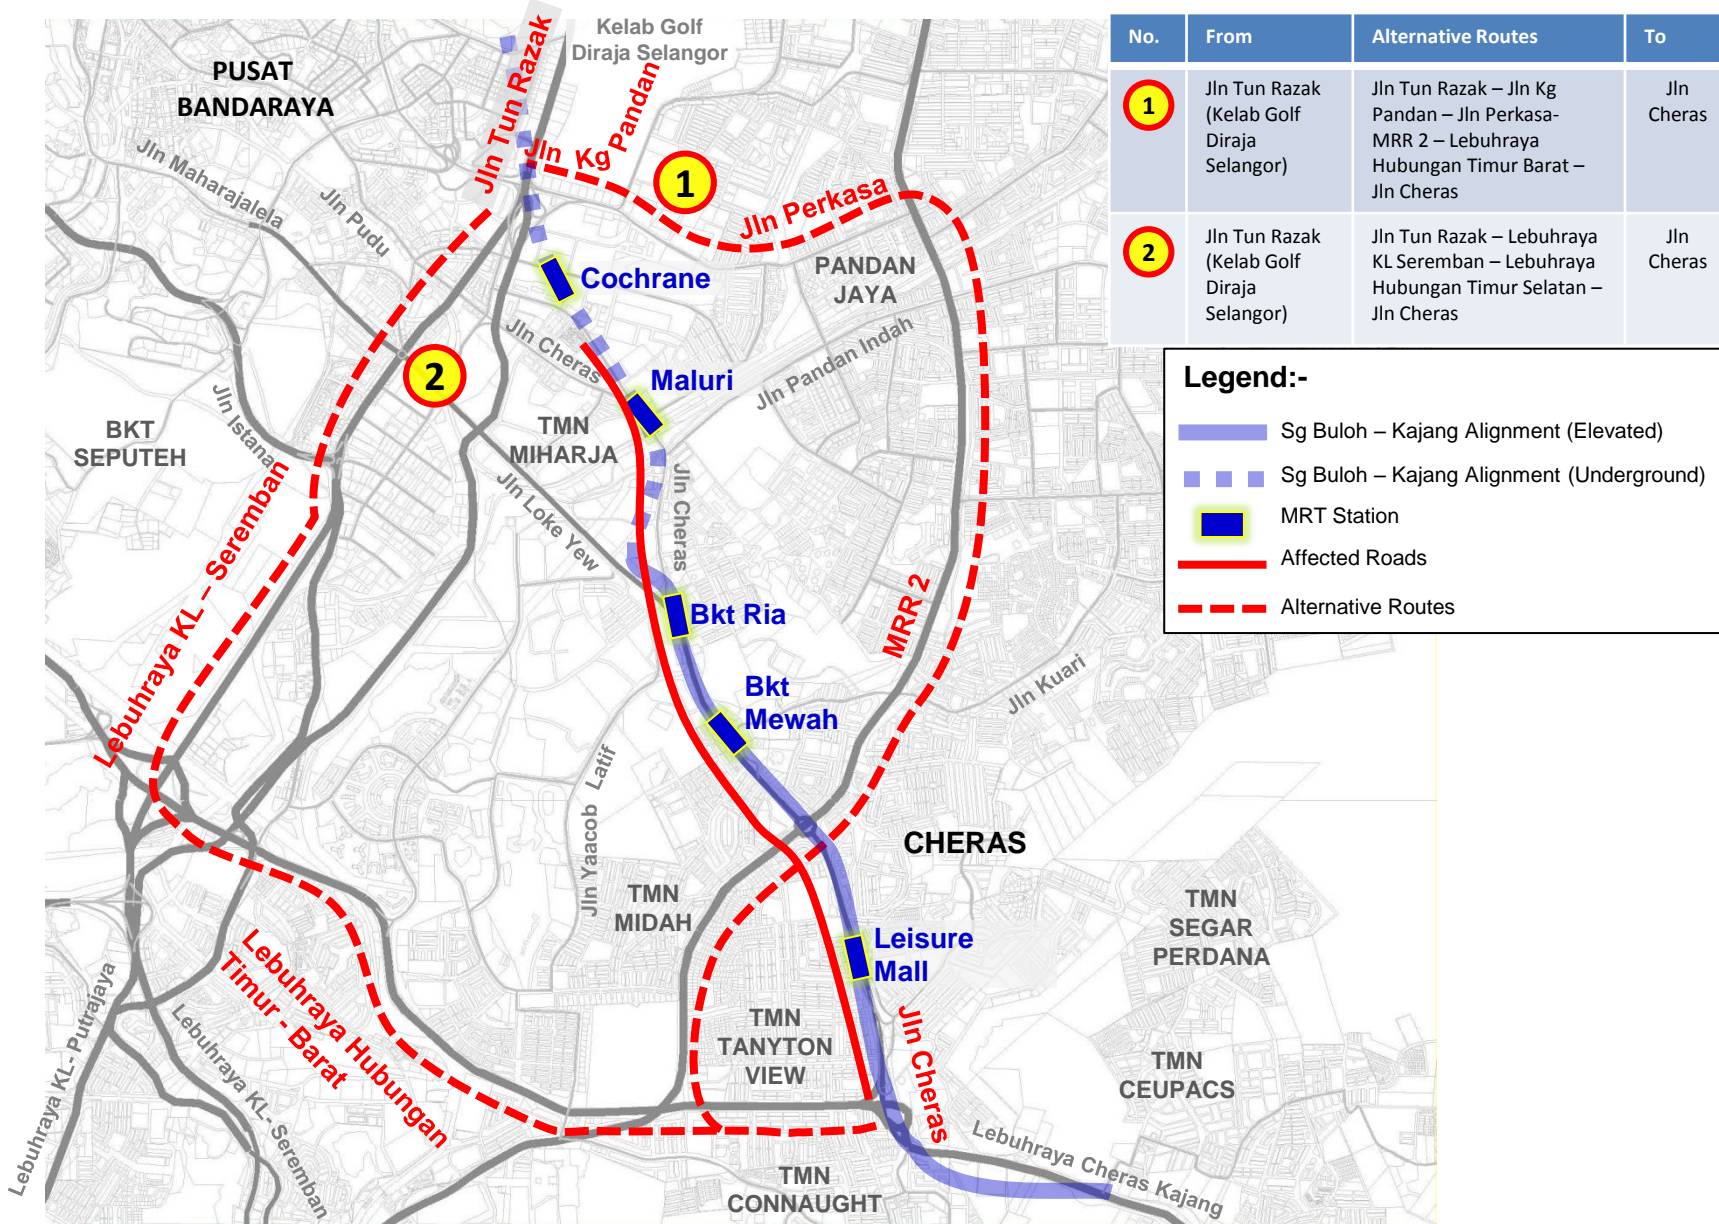

SECTIONAL Alternative Routes : City Centre – Cheras

No.	From	Alternative Routes	To
1	Jln Tun Razak (Kelab Golf Diraja Selangor)	Jln Tun Razak – Jln Kg Pandan – Jln Perkasa – MRR 2 – Lebuhraya Hubungan Timur Barat – Jln Cheras	Jln Cheras
2	Jln Tun Razak (Kelab Golf Diraja Selangor)	Jln Tun Razak – Lebuhraya KL Seremban – Lebuhraya Hubungan Timur Selatan – Jln Cheras	Jln Cheras

Legend:-

- Sg Buloh – Kajang Alignment (Elevated)
- Sg Buloh – Kajang Alignment (Underground)
- MRT Station
- Affected Roads
- Alternative Routes