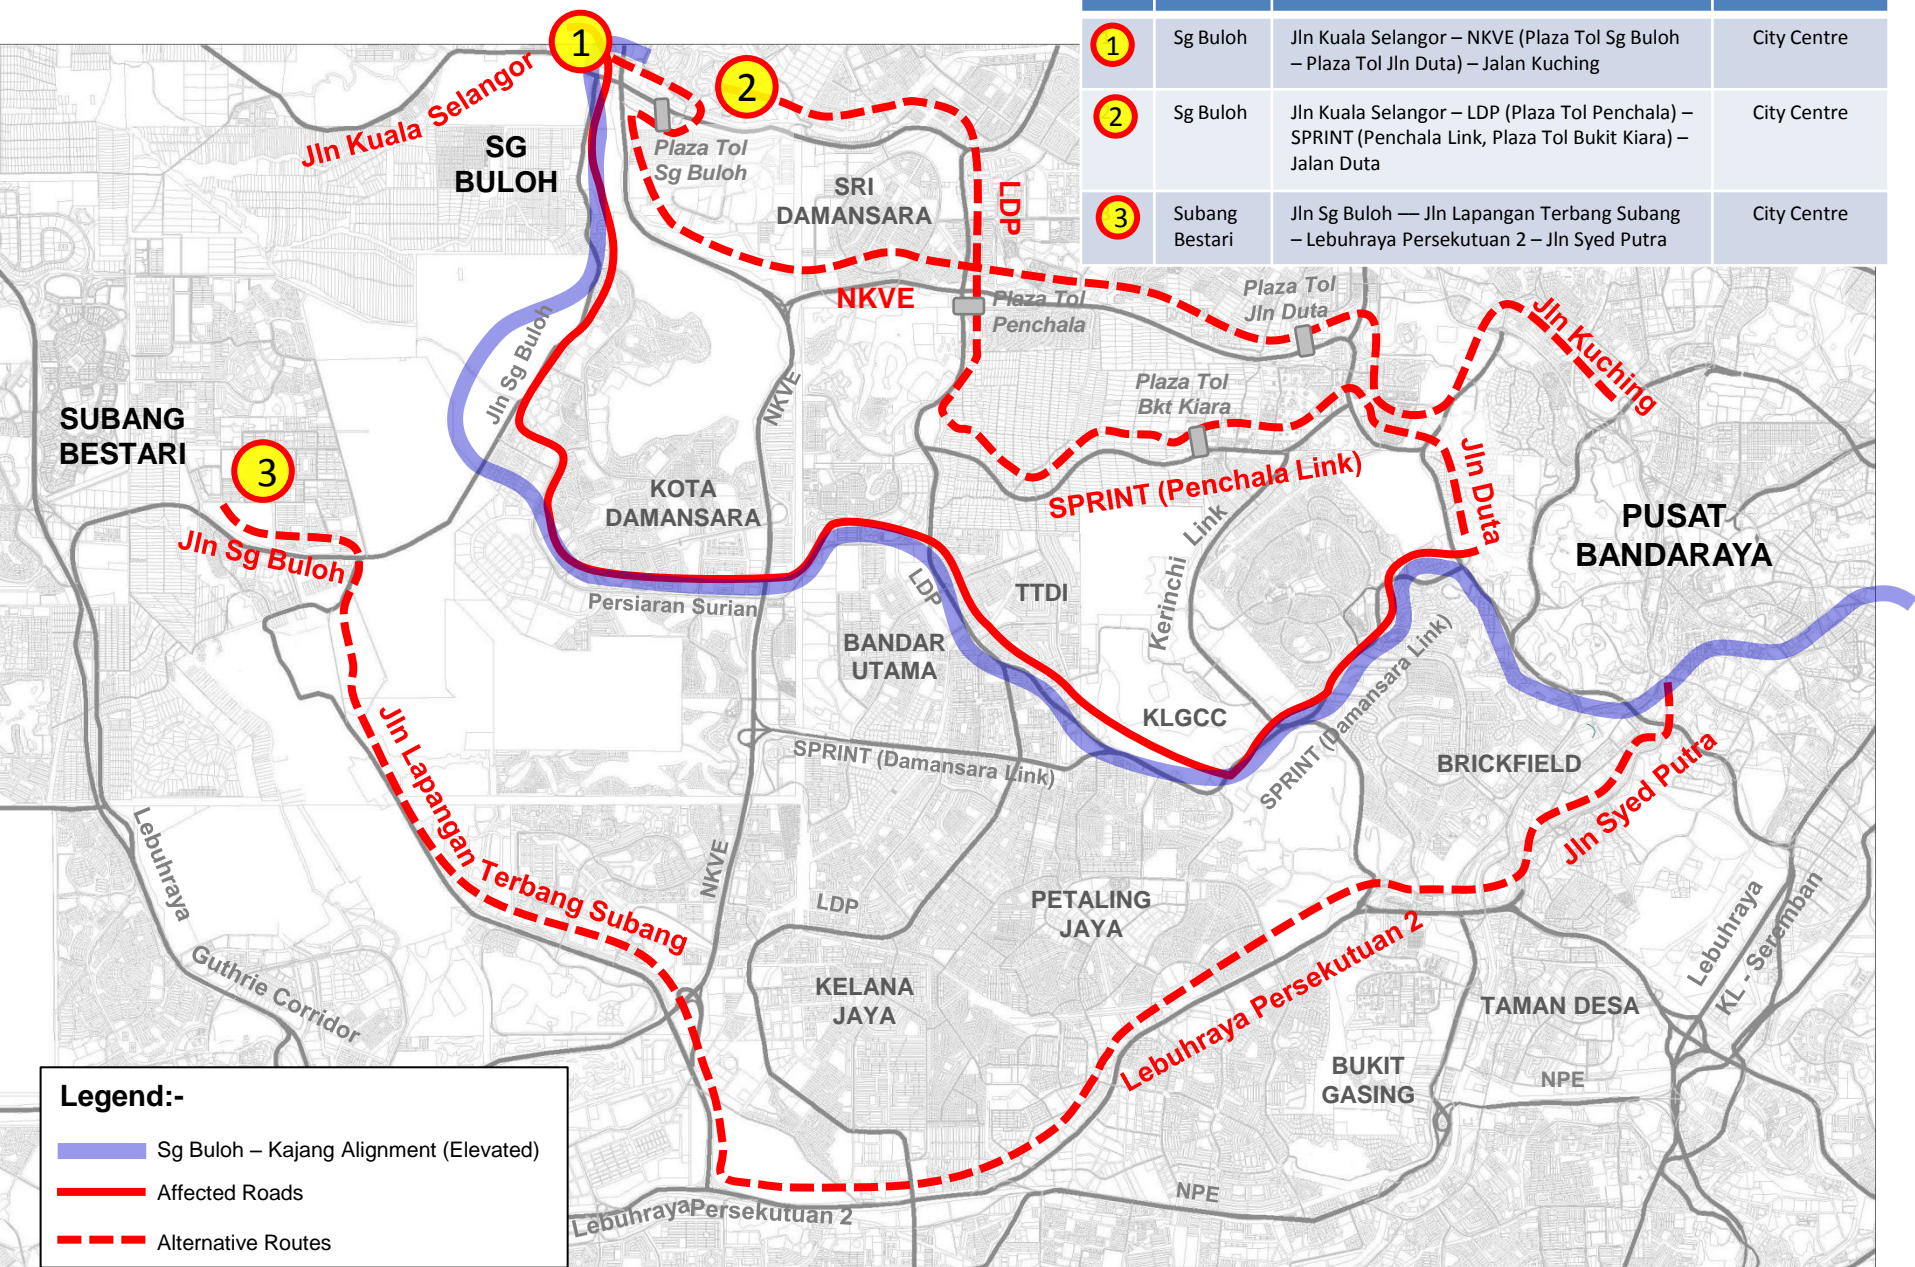

# AREAWIDE: Alternative Routes : Sg Buloh – City Centre (Northern)

No.	From	Alternative Routes	To
1	Sg Buloh	Jln Kuala Selangor – NKVE (Plaza Tol Sg Buloh – Plaza Tol Jln Duta) – Jalan Kuching	City Centre
2	Sg Buloh	Jln Kuala Selangor – LDP (Plaza Tol Penchala) – SPRINT (Penchala Link, Plaza Tol Bukit Kiara) – Jalan Duta	City Centre
3	Subang Bestari	Jln Sg Buloh — Jln Lapangan Terbang Subang – Lebuhraya Persekutuan 2 – Jln Syed Putra	City Centre

**Legend:-**

- Sg Buloh – Kajang Alignment (Elevated)
- Affected Roads
- - - Alternative Routes